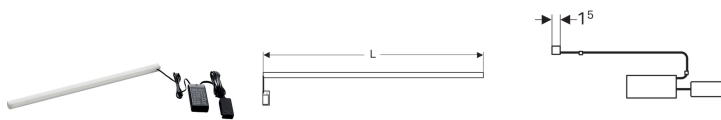

Geberit light strip for drawer

Example image

Technical data

Protection class	II
Protection degree	IP21
Nominal voltage	230 V AC

Mains frequency	50 Hz
Operating voltage	12 V DC
Output voltage	12 V DC
Energy efficiency class	A++
Light colour	4000 K

Art. no.	L	Power consumption	Luminous flux	
501410000	41 cm	3.5 W	392 lm	
501480000	48 cm	4 W	448 lm	
501635000	63.5 cm	5.5 W	616 lm	
501735000	73.5 cm	6.5 W	728 lm	
501535000	53.5 cm	4.5 W	504 lm	
501885000	88.5 cm	8 W	898 lm	
501825000	82.5 cm	7.5 W	840 lm	New