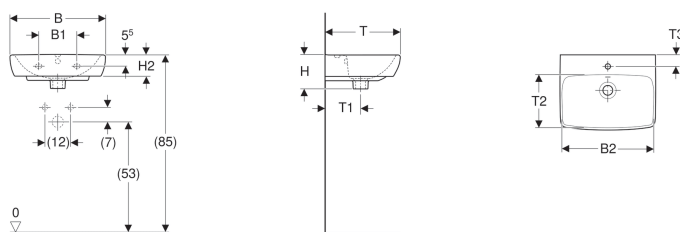

## Geberit Selnova Square handrinse basin

Example image

Material

Vitreous china

### Technical data

| Art. no.     | Colour / surface | Tap hole | Overflow | B     | B1    | B2      | Cabinet width | H     | H1      | H2    | H3      | T     | T1    | T2      | T3     |
|--------------|------------------|----------|----------|-------|-------|---------|---------------|-------|---------|-------|---------|-------|-------|---------|--------|
| 500.322.01.1 | white            | centred  | visible  | 45 cm | 18 cm | 40 cm   | 37.6 cm       | 16 cm | 83 cm   | 10 cm | 77.5 cm | 35 cm | 18 cm | 21.5 cm | 5.5 cm |
| 500.310.01.1 | white            | centred  | visible  | 50 cm | 23 cm | 44.5 cm | 41.8 cm       | 17 cm | 83.5 cm | 10 cm | 78 cm   | 42 cm | 20 cm | 27.5 cm | 6 cm   |
| 500.301.01.1 | white            | without  | visible  | 50 cm | 23 cm | 44.5 cm | 41.8 cm       | 17 cm | 83.5 cm | 10 cm | 78 cm   | 42 cm | 20 cm | 27.5 cm | - cm   |

- Geberit Selnova half pedestal only for handrinse basins 50 cm
- Geberit Selnova Square half pedestal only for washbasins 45 cm