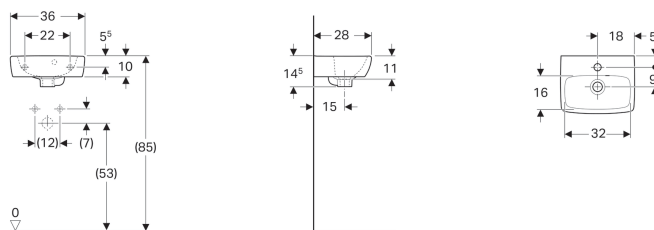

**Geberit Selnova Square handrinse basin with asymmetrical overflow**

Example image

**Characteristics**

- Asymmetrical overflow

**Technical data**

Material | Vitreous china

Art. no.	Colour / surface	Tap hole	Overflow	B	H	T
500.316.01.1	white	centred	visible	36 cm	14.5 cm	28 cm