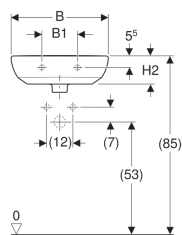

Geberit Selnova handrinse basin

Example image

Material

Vitreous china

Technical data

Art. no.	Colour / surface	Tap hole	Overflow	B	B1	B2	H	H1	H2	H3	T	T1	T2	T3
500.324.01.1	white	centred	visible	45 cm	16.5 cm	39.5 cm	17 cm	83 cm	13 cm	77.5 cm	37 cm	18 cm	24 cm	5.5 cm
500.295.01.1	white	centred	visible	50 cm	23 cm	42.7 cm	18 cm	84 cm	14.2 cm	78.4 cm	41 cm	19.5 cm	26 cm	6.5 cm
500.294.01.1	white	without	visible	50 cm	23 cm	42.7 cm	18 cm	84 cm	14.2 cm	78.4 cm	41 cm	19.5 cm	26 cm	- cm

Accessories

- Geberit waste outlet with internal waste plug with push actuation
- Geberit bottle trap with dip tube for washbasin, horizontal outlet
- Geberit fastening material for handrinse basin

- Geberit Selnova half pedestal only for handrinse basins 50 cm