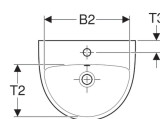

Geberit Selnova handrinse basin

Example image

Material

Vitreous china

Technical data

Art. no.	Colour / surface	Tap hole	Overflow	B	B1	B2	H	H1	H2	H3	T	T1	T2	T3
500.324.01.1	white	centred	visible	45 cm	16.5 cm	39.5 cm	17 cm	83 cm	13 cm	77.5 cm	37 cm	18 cm	24 cm	5.5 cm
500.295.01.1	white	centred	visible	50 cm	23 cm	42.7 cm	18 cm	84 cm	14.2 cm	78.4 cm	41 cm	19.5 cm	26 cm	6.5 cm
500.294.01.1	white	without	visible	50 cm	23 cm	42.7 cm	18 cm	84 cm	14.2 cm	78.4 cm	41 cm	19.5 cm	26 cm	- cm

Accessories

- Geberit waste outlet with internal waste plug with push actuation
- Geberit bottle trap with dip tube for washbasin, horizontal outlet
- Geberit fastening material for handrinse basin

- Geberit Selnova half pedestal only for handrinse basins 50 cm