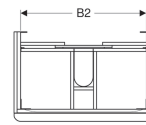

**Geberit Smyle Square cabinet for washbasin, with two drawers**

Example image

**Characteristics**

- Wall-hung
- With two drawers
- Opening with handle
- Drawer with self-closing
- Moisture-resistant
- Drawer frame made of metal

- Delivered preassembled

**Technical data**

Material | High-compressed three-layer chipboard

**Scope of delivery**

- Fastening material

Art. no.	Colour / surface	B	B1	B2	Washbasin width	H	T
500.352.00.1	white / high-gloss coated	58.4 cm	53.5 cm	51.4 cm	60 cm	61.7 cm	47 cm
500.353.00.1	white / high-gloss coated	73.4 cm	68.5 cm	66.4 cm	75 cm	61.7 cm	47 cm
500.354.00.1	white / high-gloss coated	88.4 cm	83.5 cm	81.4 cm	90 cm	61.7 cm	47 cm
500.355.00.1	white / high-gloss coated	118.4 cm	113.5 cm	111.4 cm	120 cm	61.7 cm	47 cm
500.352.JK.1	lava / matt coated	58.4 cm	53.5 cm	51.4 cm	60 cm	61.7 cm	47 cm
500.353.JK.1	lava / matt coated	73.4 cm	68.5 cm	66.4 cm	75 cm	61.7 cm	47 cm
500.354.JK.1	lava / matt coated	88.4 cm	83.5 cm	81.4 cm	90 cm	61.7 cm	47 cm
500.355.JK.1	lava / matt coated	118.4 cm	113.5 cm	111.4 cm	120 cm	61.7 cm	47 cm
500.352.JL.1	sand grey / high-gloss coated	58.4 cm	53.5 cm	51.4 cm	60 cm	61.7 cm	47 cm
500.353.JL.1	sand grey / high-gloss coated	73.4 cm	68.5 cm	66.4 cm	75 cm	61.7 cm	47 cm
500.354.JL.1	sand grey / high-gloss coated	88.4 cm	83.5 cm	81.4 cm	90 cm	61.7 cm	47 cm
500.355.JL.1	sand grey / high-gloss coated	118.4 cm	113.5 cm	111.4 cm	120 cm	61.7 cm	47 cm
500.352.JR.1	hickory / wood-textured melamine	58.4 cm	53.5 cm	51.4 cm	60 cm	61.7 cm	47 cm
500.353.JR.1	hickory / wood-textured melamine	73.4 cm	68.5 cm	66.4 cm	75 cm	61.7 cm	47 cm
500.354.JR.1	hickory / wood-textured melamine	88.4 cm	83.5 cm	81.4 cm	90 cm	61.7 cm	47 cm
500.355.JR.1	hickory / wood-textured melamine	118.4 cm	113.5 cm	111.4 cm	120 cm	61.7 cm	47 cm