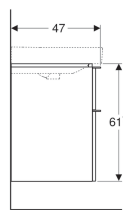

**Geberit Smyle Square cabinet for washbasin, with two drawers**

Example image

**Characteristics**

- Wall-hung
- With two drawers
- Opening with handle
- Drawer with self-closing
- Moisture-resistant
- Drawer frame made of metal

- Delivered preassembled

**Technical data**

Material | High-compressed three-layer chipboard

**Scope of delivery**

- Fastening material

Art. no.	Colour / surface	B	B1	B2	Washbasin width	H	T
500.352.00.1	white / high-gloss coated	58.4 cm	53.5 cm	51.4 cm	60 cm	61.7 cm	47 cm
500.353.00.1	white / high-gloss coated	73.4 cm	68.5 cm	66.4 cm	75 cm	61.7 cm	47 cm
500.354.00.1	white / high-gloss coated	88.4 cm	83.5 cm	81.4 cm	90 cm	61.7 cm	47 cm
500.355.00.1	white / high-gloss coated	118.4 cm	113.5 cm	111.4 cm	120 cm	61.7 cm	47 cm
500.352.JK.1	lava / matt coated	58.4 cm	53.5 cm	51.4 cm	60 cm	61.7 cm	47 cm
500.353.JK.1	lava / matt coated	73.4 cm	68.5 cm	66.4 cm	75 cm	61.7 cm	47 cm
500.354.JK.1	lava / matt coated	88.4 cm	83.5 cm	81.4 cm	90 cm	61.7 cm	47 cm
500.355.JK.1	lava / matt coated	118.4 cm	113.5 cm	111.4 cm	120 cm	61.7 cm	47 cm
500.352.JL.1	sand grey / high-gloss coated	58.4 cm	53.5 cm	51.4 cm	60 cm	61.7 cm	47 cm
500.353.JL.1	sand grey / high-gloss coated	73.4 cm	68.5 cm	66.4 cm	75 cm	61.7 cm	47 cm
500.354.JL.1	sand grey / high-gloss coated	88.4 cm	83.5 cm	81.4 cm	90 cm	61.7 cm	47 cm
500.355.JL.1	sand grey / high-gloss coated	118.4 cm	113.5 cm	111.4 cm	120 cm	61.7 cm	47 cm
500.352.JR.1	hickory / wood-textured melamine	58.4 cm	53.5 cm	51.4 cm	60 cm	61.7 cm	47 cm
500.353.JR.1	hickory / wood-textured melamine	73.4 cm	68.5 cm	66.4 cm	75 cm	61.7 cm	47 cm
500.354.JR.1	hickory / wood-textured melamine	88.4 cm	83.5 cm	81.4 cm	90 cm	61.7 cm	47 cm
500.355.JR.1	hickory / wood-textured melamine	118.4 cm	113.5 cm	111.4 cm	120 cm	61.7 cm	47 cm