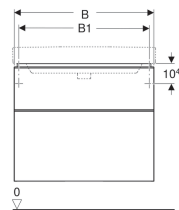

**Geberit Smyle Square cabinet for washbasin, with two drawers**

Example image

**Characteristics**

- Wall-hung
- With two drawers
- Opening with handle
- Drawer with self-closing
- Moisture-resistant
- Drawer frame made of metal

- Delivered preassembled

**Technical data**

Material | High-compressed three-layer chipboard

**Scope of delivery**

- Fastening material

Art. no.	Colour / surface	B	B1	B2	Washbasin width	H	T
500.352.00.1	white / high-gloss coated	58.4 cm	53.5 cm	51.4 cm	60 cm	61.7 cm	47 cm
500.353.00.1	white / high-gloss coated	73.4 cm	68.5 cm	66.4 cm	75 cm	61.7 cm	47 cm
500.354.00.1	white / high-gloss coated	88.4 cm	83.5 cm	81.4 cm	90 cm	61.7 cm	47 cm
500.355.00.1	white / high-gloss coated	118.4 cm	113.5 cm	111.4 cm	120 cm	61.7 cm	47 cm
500.352.JK.1	lava / matt coated	58.4 cm	53.5 cm	51.4 cm	60 cm	61.7 cm	47 cm
500.353.JK.1	lava / matt coated	73.4 cm	68.5 cm	66.4 cm	75 cm	61.7 cm	47 cm
500.354.JK.1	lava / matt coated	88.4 cm	83.5 cm	81.4 cm	90 cm	61.7 cm	47 cm
500.355.JK.1	lava / matt coated	118.4 cm	113.5 cm	111.4 cm	120 cm	61.7 cm	47 cm
500.352.JL.1	sand grey / high-gloss coated	58.4 cm	53.5 cm	51.4 cm	60 cm	61.7 cm	47 cm
500.353.JL.1	sand grey / high-gloss coated	73.4 cm	68.5 cm	66.4 cm	75 cm	61.7 cm	47 cm
500.354.JL.1	sand grey / high-gloss coated	88.4 cm	83.5 cm	81.4 cm	90 cm	61.7 cm	47 cm
500.355.JL.1	sand grey / high-gloss coated	118.4 cm	113.5 cm	111.4 cm	120 cm	61.7 cm	47 cm
500.352.JR.1	hickory / wood-textured melamine	58.4 cm	53.5 cm	51.4 cm	60 cm	61.7 cm	47 cm
500.353.JR.1	hickory / wood-textured melamine	73.4 cm	68.5 cm	66.4 cm	75 cm	61.7 cm	47 cm
500.354.JR.1	hickory / wood-textured melamine	88.4 cm	83.5 cm	81.4 cm	90 cm	61.7 cm	47 cm
500.355.JR.1	hickory / wood-textured melamine	118.4 cm	113.5 cm	111.4 cm	120 cm	61.7 cm	47 cm