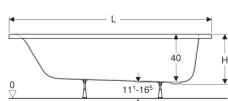

Geberit rectangular bathtub Rekord, with feet

Example image

Application purposes

- For private bathrooms and hotels
- For installation with bathtub feet or supports

- Outlet at foot

Technical data

Material | Sanitary acrylic

Characteristics

- Rectangular

Scope of delivery

- Set of feet

Art. no.	Colour / surface	L	L1	L2	B	B1	B2	H	Total water capacity	Usable water capacity
554.107.01.1	white	170 cm	157.6 cm	111.6 cm	70 cm	65.2 cm	22.8 cm	41.7 cm	176 l	101 l
554.108.01.1	white	170 cm	157.6 cm	111.6 cm	75 cm	70.2 cm	27.8 cm	41.7 cm	195 l	120 l
554.106.01.1	white	160 cm	147.6 cm	101.6 cm	70 cm	65.2 cm	22.8 cm	41.7 cm	163 l	88 l

Accessories

- Geberit bathtub drain with turn handle, d52, with ready-to-fit-set