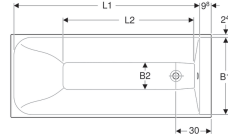

## Geberit rectangular bathtub Rekord, with feet

Example image

### Scope of delivery

- Set of feet

Art. no.	Colour / surface	L	L1	L2	B	B1	B2	H	Total water capacity	Usable water capacity
554.107.01.1	white	170 cm	157.6 cm	111.6 cm	70 cm	65.2 cm	22.8 cm	41.7 cm	176 l	101 l
554.108.01.1	white	170 cm	157.6 cm	111.6 cm	75 cm	70.2 cm	27.8 cm	41.7 cm	195 l	120 l
554.106.01.1	white	160 cm	147.6 cm	101.6 cm	70 cm	65.2 cm	22.8 cm	41.7 cm	163 l	88 l