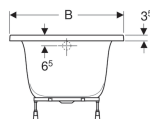

Geberit rectangular bathtub Rekord, with feet

Example image

Application purposes

- For private bathrooms and hotels
- For installation with bathtub feet or supports

- Outlet at foot

Technical data

Material | Sanitary acrylic

Characteristics

- Rectangular

Scope of delivery

- Set of feet

Art. no.	Colour / surface	L	L1	L2	B	B1	B2	H	Total water capacity	Usable water capacity
554.107.01.1	white	170 cm	157.6 cm	111.6 cm	70 cm	65.2 cm	22.8 cm	41.7 cm	176 l	101 l
554.108.01.1	white	170 cm	157.6 cm	111.6 cm	75 cm	70.2 cm	27.8 cm	41.7 cm	195 l	120 l
554.106.01.1	white	160 cm	147.6 cm	101.6 cm	70 cm	65.2 cm	22.8 cm	41.7 cm	163 l	88 l

Accessories

- Geberit bathtub drain with turn handle, d52, with ready-to-fit-set