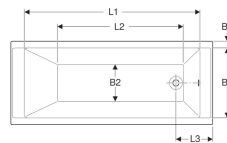

Geberit rectangular bathtub Supero, with feet

Example image

Application purposes

- For private bathrooms and hotels
- For installation with bathtub feet or supports

- Outlet at foot

Technical data

Material | Sanitary acrylic

Characteristics

- Rectangular

Scope of delivery

- Set of feet

Art. no.	Colour / surface	L	L1	L2	L3	B	B1	B2	B3	H	H1	Total water capacity	Usable water capacity
554.100.01.1	white	150 cm	130 cm	86 cm	31 cm	70 cm	58 cm	31 cm	6 cm	41.5 cm	40 cm	158 l	83 l
554.102.01.1	white	170 cm	148 cm	106 cm	31 cm	70 cm	58 cm	31 cm	6 cm	41.5 cm	40 cm	183 l	108 l
554.103.01.1	white	170 cm	148 cm	106 cm	31 cm	75 cm	63 cm	36 cm	6 cm	43.5 cm	42 cm	210 l	135 l
554.104.01.1	white	180 cm	157 cm	113 cm	33 cm	80 cm	66 cm	39 cm	7 cm	42 cm	40.5 cm	229 l	154 l
554.101.01.1	white	160 cm	139 cm	96 cm	31 cm	70 cm	58 cm	31 cm	6 cm	41.5 cm	40 cm	170 l	95 l

Accessories

- Geberit bathtub drain with turn handle, d52, with ready-to-fit-set