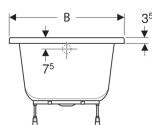

Geberit rectangular bathtub Supero, with feet

Example image

Application purposes

- For private bathrooms and hotels
- For installation with bathtub feet or supports

- Outlet at foot

Technical data

Material | Sanitary acrylic

Characteristics

- Rectangular

Scope of delivery

- Set of feet

Art. no.	Colour / surface	L	L1	L2	L3	B	B1	B2	B3	H	H1	Total water capacity	Usable water capacity
554.100.01.1	white	150 cm	130 cm	86 cm	31 cm	70 cm	58 cm	31 cm	6 cm	41.5 cm	40 cm	158 l	83 l
554.102.01.1	white	170 cm	148 cm	106 cm	31 cm	70 cm	58 cm	31 cm	6 cm	41.5 cm	40 cm	183 l	108 l
554.103.01.1	white	170 cm	148 cm	106 cm	31 cm	75 cm	63 cm	36 cm	6 cm	43.5 cm	42 cm	210 l	135 l
554.104.01.1	white	180 cm	157 cm	113 cm	33 cm	80 cm	66 cm	39 cm	7 cm	42 cm	40.5 cm	229 l	154 l
554.101.01.1	white	160 cm	139 cm	96 cm	31 cm	70 cm	58 cm	31 cm	6 cm	41.5 cm	40 cm	170 l	95 l

Accessories

- Geberit bathtub drain with turn handle, d52, with ready-to-fit-set