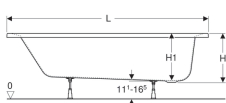

Geberit rectangular bathtub Supero, with feet

Example image

Application purposes

- For private bathrooms and hotels
- For installation with bathtub feet or supports

- Outlet at foot

Technical data

Material | Sanitary acrylic

Characteristics

- Rectangular

Scope of delivery

- Set of feet

Art. no.	Colour / surface	L	L1	L2	L3	B	B1	B2	B3	H	H1	Total water capacity	Usable water capacity
554.100.01.1	white	150 cm	130 cm	86 cm	31 cm	70 cm	58 cm	31 cm	6 cm	41.5 cm	40 cm	158 l	83 l
554.102.01.1	white	170 cm	148 cm	106 cm	31 cm	70 cm	58 cm	31 cm	6 cm	41.5 cm	40 cm	183 l	108 l
554.103.01.1	white	170 cm	148 cm	106 cm	31 cm	75 cm	63 cm	36 cm	6 cm	43.5 cm	42 cm	210 l	135 l
554.104.01.1	white	180 cm	157 cm	113 cm	33 cm	80 cm	66 cm	39 cm	7 cm	42 cm	40.5 cm	229 l	154 l
554.101.01.1	white	160 cm	139 cm	96 cm	31 cm	70 cm	58 cm	31 cm	6 cm	41.5 cm	40 cm	170 l	95 l

Accessories

- Geberit bathtub drain with turn handle, d52, with ready-to-fit-set