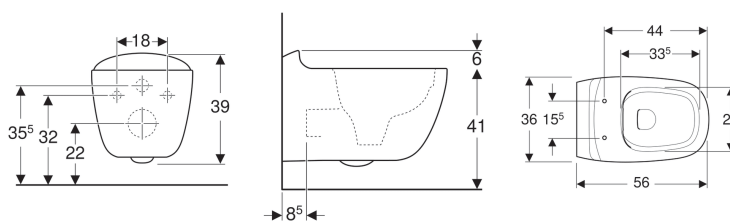

Geberit Citterio wall-hung WC, washdown, shrouded, Rimfree

Example image

Application purposes

- For concealed cisterns
- For pressure flushing valves

Characteristics

- Wall-hung
- Washdown WC
- Rimfree
- Type 1, full flush volume 6 / 5 l, in accordance with EN 997
- Flushes with 4.5 l

- Type 2 in accordance with EN 997
- Shrouded

Technical data

Material | Vitreous china

Scope of delivery

- Fastening material

To order additionally

- WC seat

Art. no.	Colour / surface	B	H	T
500.510.01.1	white / KeraTect	36 cm	33 cm	56 cm