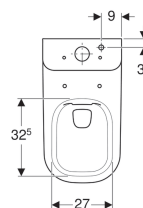

Geberit Smyle floor-standing WC for close-coupled exposed cistern, washdown, semi-shrouded, Rimfree

Example image

Application purposes

- For close-coupled exposed cistern

Characteristics

- Floor-standing
- Washdown WC
- Rimfree
- Type 1, full flush volume 6 l, in accordance with EN 997
- Multidirectional outlet
- Semi-shrouded

- Hidden fastening

Technical data

Material | Vitreous china

Scope of delivery

- Fastening material

To order additionally

- Cistern
- WC seat

Art. no.	Colour / surface	B	H	T
500.212.01.1	white	35 cm	41 cm	64 cm