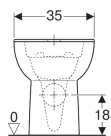

Geberit Smyle floor-standing WC for close-coupled exposed cistern, washdown, semi-shrouded, Rimfree

Example image

Application purposes

- For close-coupled exposed cistern

Characteristics

- Floor-standing
- Washdown WC
- Rimfree
- Type 1, full flush volume 6 l, in accordance with EN 997
- Multidirectional outlet
- Semi-shrouded

- Hidden fastening

Technical data

Material | Vitreous china

Scope of delivery

- Fastening material

To order additionally

- Cistern
- WC seat

Art. no.	Colour / surface	B	H	T
500.212.01.1	white	35 cm	41 cm	64 cm