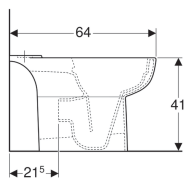

Geberit Smyle floor-standing WC for close-coupled exposed cistern, washdown, semi-shrouded, Rimfree

Example image

Application purposes

- For close-coupled exposed cistern

Characteristics

- Floor-standing
- Washdown WC
- Rimfree
- Type 1, full flush volume 6 l, in accordance with EN 997
- Multidirectional outlet
- Semi-shrouded

- Hidden fastening

Technical data

Material | Vitreous china

Scope of delivery

- Fastening material

To order additionally

- Cistern
- WC seat

Art. no.	Colour / surface	B	H	T
500.212.01.1	white	35 cm	41 cm	64 cm