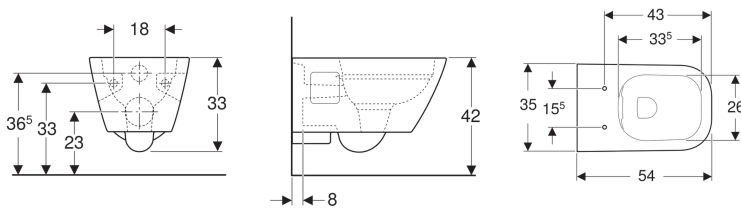

**Geberit Smyle Square wall-hung WC, washdown, semi-shrouded, Rimfree**

Example image

**Application purposes**

- For concealed cisterns
- For pressure flushing valves

**Characteristics**

- Wall-hung
- Washdown WC
- Rimfree

- Type 1, full flush volume 6 / 5 l, in accordance with EN 997
- Flushes with 4.5 l
- Semi-shrouded

**Technical data**

Material | Vitreous china

**To order additionally**

- WC seat

Art. no.	Colour / surface	B	H	T
500.200.01.1	white	35 cm	33 cm	54 cm

**Accessories**

- Geberit connection set for wall-hung WC, length 30 cm

- Depending on the installation type, a Geberit connection set for wall-hung WC is required for mounting
- May require: Geberit connection set for wall-hung WC, length 30 cm