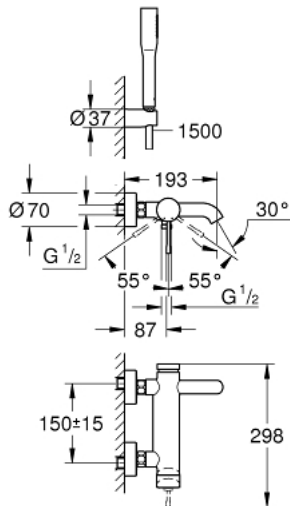

## 33 628 001 Essence New Single-lever bath mixer 1/2"

[https://www.grohe-mena.com/en\\_cy/essence-new-single-lever-bath-mixer-1-2-33628001.html](https://www.grohe-mena.com/en_cy/essence-new-single-lever-bath-mixer-1-2-33628001.html)

- wall mounted
- metal lever
- **GROHE SilkMove** 35 mm ceramic cartridge
- with temperature limiter
- **GROHE StarLight** chrome finish
- automatic diverter: bath/shower
- mousseur
- 1/2" shower outlet
- integrated non-return valve
- S-unions
- protected against backflow
- with shower set
- consisting of:
  - hand shower Euphoria Cosmopolitan Stick (27 400 000) 6.6 l/min
  - wall shower holder Tempesta 100 Cosmopolitan (27594000)
  - Silverflex shower hose 1500 mm 1/2" x 1/2" (28 364)
- minimum pressure 1.0 bar