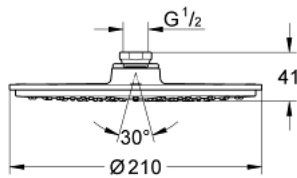

28 368 000 Head showers Head shower 1 spray

https://www.grohe-mena.com/en_cy/head-showers-head-shower-1-spray-28368000.html

- Rain
- starting at 0.5 bar flow pressure
- Ø 210 mm
- material: metal
- with ball joint
- rotation angle $\pm 15^\circ$
- connection thread 1/2"
- GROHE DreamSpray perfect flow
- **GROHE StarLight** chrome finish
- **SpeedClean** anti-lime system
- suitable for instantaneous heater
- This head shower should only be used in conjunction with shower arm 28 384, 28 497 28 576 or 28 724!