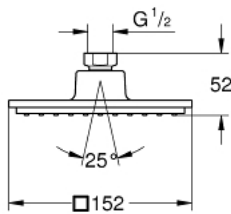

- Rain
- 152 x 152 mm
- ball-joint
- rotation angle  $\pm 12^\circ$
- connection thread 1/2"
- **GROHE EcoJoy** 9,5 l/min flow limiter
- **GROHE DreamSpray** perfect spray pattern
- **GROHE StarLight** chrome finish
- **SpeedClean** anti-lime system
- **Inner WaterGuide** for a longer life
- suitable for instantaneous heater
- minimum pressure 1.0 bar