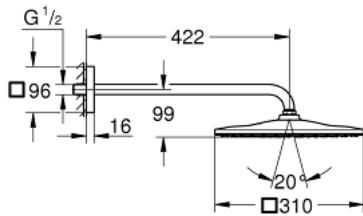

26 564 000 Rainshower 310 Mono head showers Head shower set 422 mm, 1 spray

https://www.grohe-mena.com/en_cy/rainshower-310-mono-head-showers-head-shower-set-422-mm-1-spray-26564000.html

- consisting of:
- head shower Rainshower 310
- 1 spray pattern:
- GROHE PureRain
- Rainshower shower arm 422 mm (26 145 000)
- **GROHE EcoJoy** 9,5 l/min flow limiter
- **GROHE DreamSpray** perfect spray pattern
- **GROHE StarLight** chrome finish
- **SpeedClean** anti-lime system
- **Inner WaterGuide** for a longer life
- suitable for instantaneous heater
- minimum pressure 1.0 bar