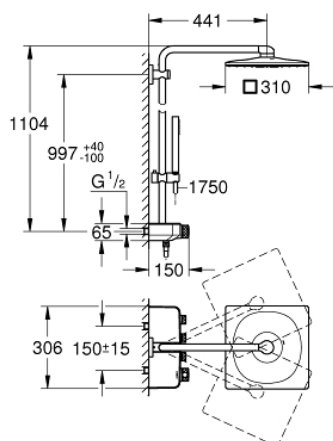

26 508 000 Shower system with Safety Mixer for wall mounting

https://www.grohe-mena.com/en_cy/shower-system-with-safety-mixer-for-wall-mounting-26508000.html

- consisting of:
- horizontal 450 mm shower arm
- upper bracket adjustable for minimal adaption to existing drilling holes
- exposed SmartControl Safety Mixer
- allows change between:
- head shower Rainshower SmartActive 310 Cube
- GROHE PureRain and Centered Jet spray
- hand shower Euphoria Cube Stick
- adjustable in height with gliding element
- Silverflex shower hose 1 750 mm (28 388 000)
- **GROHE DreamSpray** perfect spray pattern
- **GROHE CoolTouch** no risk of scalding
- **GROHE TurboStat** compact cartridge
- GROHE ProGrip with knurl structure
- **GROHE EcoJoy for less water and perfect flow**
- **GROHE StarLight** chrome finish
- **GROHE SafeStop** at 38°C
- **GROHE SafeStop Plus** optional temperature limiter at 43°C included
- **GROHE SmartControl** push for ON-OFF, turn for volume adjustment
- integrated **GROHE EasyReach** shower tray
- **SpeedClean** anti-lime system
- **Inner WaterGuide** for a longer life
- **Twistfree** to prevent hose from twisting
- suitable for instantaneous heaters from 18 kW/h
- minimum flow rate 7 l/min.
- minimum pressure 1.0 bar