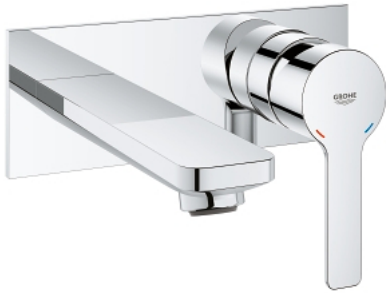

## 19 409 001 Lineare 2-hole basin mixer M-Size

[https://www.grohe-mena.com/en\\_cy/lineare-2-hole-basin-mixer-br-m-size-19409001.html](https://www.grohe-mena.com/en_cy/lineare-2-hole-basin-mixer-br-m-size-19409001.html)

- wall mounted
- set for final installation for
- 23 571 000
- without concealed body
- metal rosette
- metal lever
- **GROHE StarLight** chrome finish
- **GROHE EcoJoy** mousseur 5.7 l/min
- **GROHE AquaGuide** adjustable mousseur
- centre distance 110 mm
- projection 149 mm
- minimum pressure 1.0 bar