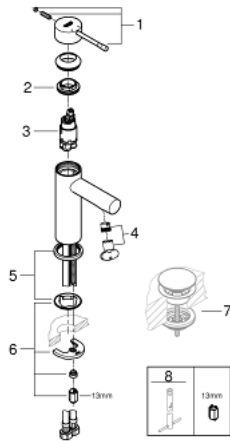

34 813 001 **ESSENCE SINGLE-LEVER BASIN MIXER 1/2"**  
**S-SIZE**

**PRODUCT DESCRIPTION**

- Colour: chrome
- GROHE SilkMove 28 mm ceramic cartridge
- with temperature limiter
- GROHE Long-Life finish
- GROHE Water Saving - Less water, perfect flow
- maximum flow rate (at 3 bar): 5 l/min
  
- GROHE FastFixation Plus installation system
  
- smooth body
- flexible connection hoses
- replaces Essence basin mixer 34 294 001

34 813 001 **ESSENCE SINGLE-LEVER BASIN MIXER 1/2"**  
**S-SIZE**

**SPARE PARTS**, December 2021 – now

- 1: Lever (Spare part-nr. 46917000)
  - 2: Fitting ring (Spare part-nr. 46715000)
  - 3: Cartridge (Spare part-nr. 46580000)
  - 4: Mousseur (Spare part-nr. 46765000)
  - 5: Escutcheon (Spare part-nr. 48603000)
  - 6: Shank mounting kit (Spare part-nr. 46645000)
  - 7: Waste set with push-open plug (Spare part-nr. 65807000)\*
  - 8: Mounting wrench (Spare part-nr. 19017000)\*
- \* Optional accessories