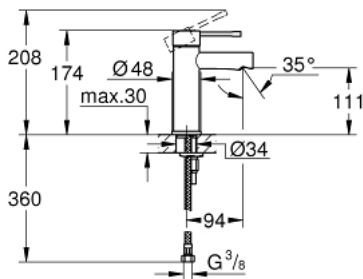

34 813 001 **ESSENCE SINGLE-LEVER BASIN MIXER 1/2"**  
**S-SIZE**

**PRODUCT DESCRIPTION**

- Colour: chrome
- GROHE SilkMove 28 mm ceramic cartridge
- with temperature limiter
- GROHE Long-Life finish
- GROHE Water Saving - Less water, perfect flow
- maximum flow rate (at 3 bar): 5 l/min
  
- GROHE FastFixation Plus installation system
  
- smooth body
- flexible connection hoses
- replaces Essence basin mixer 34 294 001

34 813 001 **ESSENCE SINGLE-LEVER BASIN MIXER 1/2"**  
**S-SIZE**

**SPARE PARTS**, December 2021 – now

- 1: Lever (Spare part-nr. 46917000)
  - 2: Fitting ring (Spare part-nr. 46715000)
  - 3: Cartridge (Spare part-nr. 46580000)
  - 4: Mousseur (Spare part-nr. 46765000)
  - 5: Escutcheon (Spare part-nr. 48603000)
  - 6: Shank mounting kit (Spare part-nr. 46645000)
  - 7: Waste set with push-open plug (Spare part-nr. 65807000)\*
  - 8: Mounting wrench (Spare part-nr. 19017000)\*
- \* Optional accessories