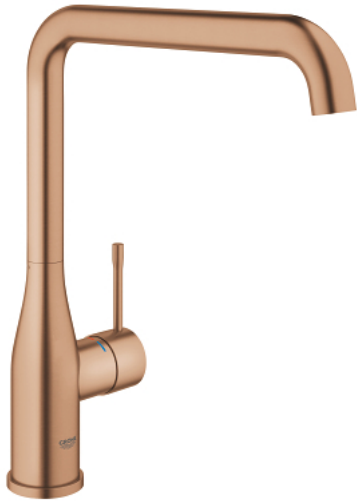

30 505 DL0 ESSENCE SINGLE-LEVER SINK MIXER 1/2"

PRODUCT DESCRIPTION

- Colour: brushed warm sunset
- GROHE Long-Life finish
- GROHE SilkMove 28 mm ceramic cartridge
- GROHE AquaGuide adjustable mousseur
- swivel tubular spout
- adjustable swivel area 0° / 150° / 360°
- flexible connection hoses
- rapid installation system
- integrated temperature limiter
- maximum flow rate (at 3 bar): 6.5 l/min