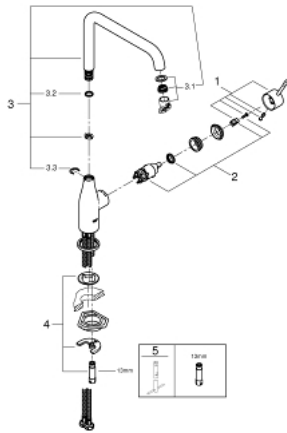

## 30 505 000 ESSENCE SINGLE-LEVER SINK MIXER 1/2"

### PRODUCT DESCRIPTION

- Colour: chrome
- GROHE Long-Life finish
- GROHE SilkMove 28 mm ceramic cartridge
- GROHE AquaGuide adjustable mousseur
- swivel tubular spout
- adjustable swivel area 0° / 150° / 360°
- flexible connection hoses
- rapid installation system
- integrated temperature limiter
- maximum flow rate (at 3 bar): 6.5 l/min
- replaces Essence sink mixer 30 269 xx0

### SPARE PARTS, August 2020 – now

- 1: Lever (Spare part-nr. 46927000)
  - 2: Cartridge (Spare part-nr. 46580000)
  - 3: L-spout (Spare part-nr. 13376000)
  - 3.1: Mousseur (Spare part-nr. 48270000)
  - 3.2: Sealing washer (Spare part-nr. 0128500M)
  - 3.3: Safety ring (Spare part-nr. 4826600M)
  - 4: Shank mounting kit (Spare part-nr. 46671000)
  - 5: Mounting wrench (Spare part-nr. 19017000)\*
- \* Optional accessories