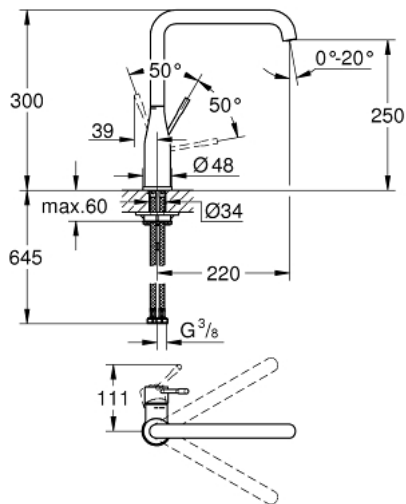

## 30 505 000 ESSENCE SINGLE-LEVER SINK MIXER 1/2"

### PRODUCT DESCRIPTION

- Colour: chrome
- GROHE Long-Life finish
- GROHE SilkMove 28 mm ceramic cartridge
- GROHE AquaGuide adjustable mousseur
- swivel tubular spout
- adjustable swivel area 0° / 150° / 360°
- flexible connection hoses
- rapid installation system
- integrated temperature limiter
- maximum flow rate (at 3 bar): 6.5 l/min
- replaces Essence sink mixer 30 269 xx0

### SPARE PARTS, August 2020 – now

- 1: Lever (Spare part-nr. 46927000)
  - 2: Cartridge (Spare part-nr. 46580000)
  - 3: L-spout (Spare part-nr. 13376000)
  - 3.1: Mousseur (Spare part-nr. 48270000)
  - 3.2: Sealing washer (Spare part-nr. 0128500M)
  - 3.3: Safety ring (Spare part-nr. 4826600M)
  - 4: Shank mounting kit (Spare part-nr. 46671000)
  - 5: Mounting wrench (Spare part-nr. 19017000)\*
- \* Optional accessories