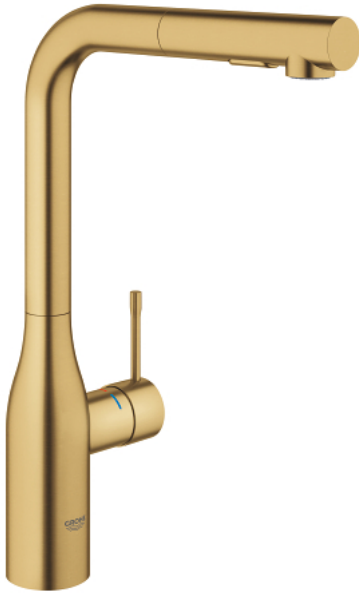

30 504 GN0 ESSENCE SINGLE-LEVER SINK MIXER 1/2"

PRODUCT DESCRIPTION

- Colour: brushed cool sunrise
- GROHE Long-Life finish
- GROHE SilkMove 28 mm ceramic cartridge
- pull-out dual spray - switching between regular flow and spray
- diverter: laminar spray/SpeedClean shower jet
- automatic return to laminar spray
- metal spray
- swivel tubular spout
- swivel area 360°
- integrated non-return valve
- protected against backflow
- flexible connection hoses
- metal fixation set
- integrated temperature limiter
- maximum flow rate (at 3 bar): 8 l/min