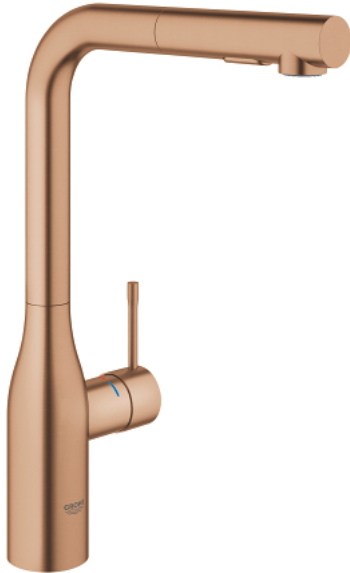

## 30 504 DL0 ESSENCE SINGLE-LEVER SINK MIXER 1/2"

### PRODUCT DESCRIPTION

- Colour: brushed warm sunset
- GROHE Long-Life finish
- GROHE SilkMove 28 mm ceramic cartridge
- pull-out dual spray - switching between regular flow and spray
- diverter: laminar spray/SpeedClean shower jet
- automatic return to laminar spray
- metal spray
- swivel tubular spout
- swivel area 360°
- integrated non-return valve
- protected against backflow
- flexible connection hoses
- metal fixation set
- integrated temperature limiter
- maximum flow rate (at 3 bar): 8 l/min