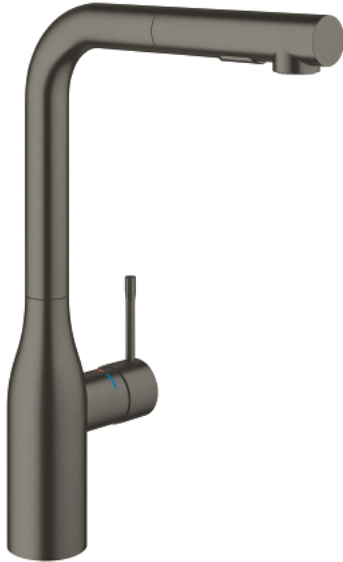

30 504 AL0 ESSENCE SINGLE-LEVER SINK MIXER 1/2"

PRODUCT DESCRIPTION

- Colour: brushed hard graphite
- GROHE Long-Life finish
- GROHE SilkMove 28 mm ceramic cartridge
- pull-out dual spray - switching between regular flow and spray
- diverter: laminar spray/SpeedClean shower jet
- automatic return to laminar spray
- metal spray
- swivel tubular spout
- swivel area 360°
- integrated non-return valve
- protected against backflow
- flexible connection hoses
- metal fixation set
- integrated temperature limiter
- maximum flow rate (at 3 bar): 8 l/min