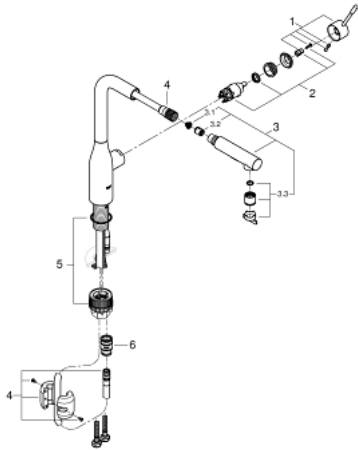

30 504 000 **ESSENCE SINGLE-LEVER SINK MIXER 1/2"**

**PRODUCT DESCRIPTION**

- Colour: chrome
- GROHE Long-Life finish
- GROHE SilkMove 28 mm ceramic cartridge
- pull-out dual spray - switching between regular flow and spray
- diverter: laminar spray/SpeedClean shower jet
- automatic return to laminar spray
- metal spray
- swivel tubular spout
- swivel area 360°
- integrated non-return valve
- protected against backflow
- flexible connection hoses
- metal fixation set
- integrated temperature limiter
- maximum flow rate (at 3 bar): 8 l/min
- replaces Essence sink mixer 30 270 xx0

## 30 504 000 ESSENCE SINGLE-LEVER SINK MIXER 1/2"

### SPARE PARTS, August 2020 – now

- 1: Lever (Spare part-nr. 46927000)
- 2: Cartridge (Spare part-nr. 46580000)
- 3: Hand shower (Spare part-nr. 46926000)
- 3.1: Dirt strainer (Spare part-nr. 0676800M)
- 3.2: Non-return valve (Spare part-nr. 08565000)
- 3.3: Flow straightener (Spare part-nr. 48275000)
- 4: Shower hose (Spare part-nr. 48293000)
- 5: Mounting set (Spare part-nr. 48477000)
- 6: Quick coupling (Spare part-nr. 46338000)