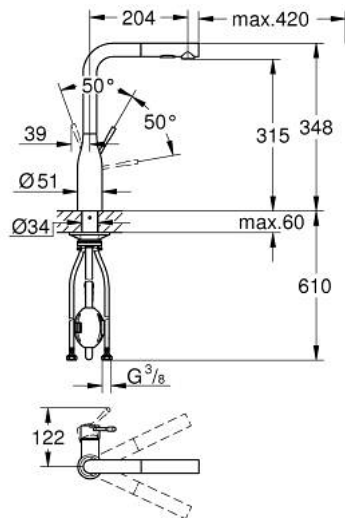

30 504 000 **ESSENCE SINGLE-LEVER SINK MIXER 1/2"**

**PRODUCT DESCRIPTION**

- Colour: chrome
- GROHE Long-Life finish
- GROHE SilkMove 28 mm ceramic cartridge
- pull-out dual spray - switching between regular flow and spray
- diverter: laminar spray/SpeedClean shower jet
- automatic return to laminar spray
- metal spray
- swivel tubular spout
- swivel area 360°
- integrated non-return valve
- protected against backflow
- flexible connection hoses
- metal fixation set
- integrated temperature limiter
- maximum flow rate (at 3 bar): 8 l/min
- replaces Essence sink mixer 30 270 xx0

## 30 504 000 ESSENCE SINGLE-LEVER SINK MIXER 1/2"

### SPARE PARTS, August 2020 – now

- 1: Lever (Spare part-nr. 46927000)
- 2: Cartridge (Spare part-nr. 46580000)
- 3: Hand shower (Spare part-nr. 46926000)
- 3.1: Dirt strainer (Spare part-nr. 0676800M)
- 3.2: Non-return valve (Spare part-nr. 08565000)
- 3.3: Flow straightener (Spare part-nr. 48275000)
- 4: Shower hose (Spare part-nr. 48293000)
- 5: Mounting set (Spare part-nr. 48477000)
- 6: Quick coupling (Spare part-nr. 46338000)