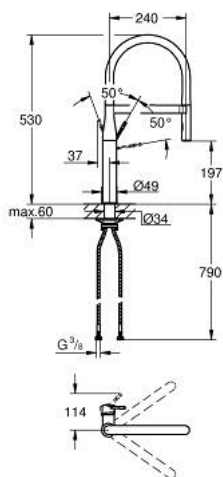

## 30 503 000 ESSENCE SINGLE-LEVER SINK MIXER 1/2"

### PRODUCT DESCRIPTION

- Colour: chrome
- GROHE Long-Life finish
- GROHE SilkMove 28 mm ceramic cartridge
- with integrated temperature limiter
- professional spray
- with flexible, hygienic GROHFlexx kitchen Santoprene hose
- diverter: laminar spray/SpeedClean shower jet
- automatic return to laminar spray
- metal spray
- GROHE Magnetic Docking guarantees easy retraction and smooth docking
- swivel spout
- swivel area 360°
- protected against backflow
- flexible connection hoses
- metal fixation set
- maximum flow rate (at 3 bar): 8 l/min
- replaces Essence sink mixer 30 294 xx0

### SPARE PARTS, August 2020 – now

- 1: Lever (Spare part-nr. 46927000)
- 2: Cartridge (Spare part-nr. 46963000)
- 3: Hand shower (Spare part-nr. 46965000)
- 3.1: Flow straightener (Spare part-nr. 48347000)
- 4: Shower hose (Spare part-nr. 46964KK0)
- 5: Non-return valve (Spare part-nr. 08565000)
- 6: Dirt strainer (Spare part-nr. 0676800M)
- 7: Support plate (Spare part-nr. 05334000)
- 8: Mounting set (Spare part-nr. 48477000)