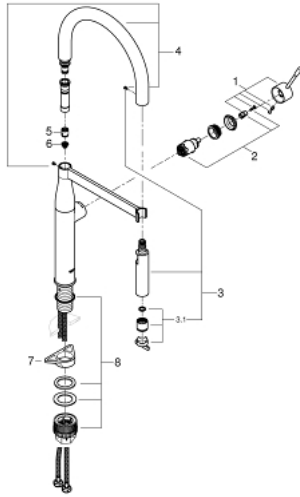

## 30 503 000 ESSENCE SINGLE-LEVER SINK MIXER 1/2"

### PRODUCT DESCRIPTION

- Colour: chrome
- GROHE Long-Life finish
- GROHE SilkMove 28 mm ceramic cartridge
- with integrated temperature limiter
- professional spray
- with flexible, hygienic GROHFlexx kitchen Santoprene hose
- diverter: laminar spray/SpeedClean shower jet
- automatic return to laminar spray
- metal spray
- GROHE Magnetic Docking guarantees easy retraction and smooth docking
- swivel spout
- swivel area 360°
- protected against backflow
- flexible connection hoses
- metal fixation set
- maximum flow rate (at 3 bar): 8 l/min
- replaces Essence sink mixer 30 294 xx0

### SPARE PARTS, August 2020 – now

- 1: Lever (Spare part-nr. 46927000)
- 2: Cartridge (Spare part-nr. 46963000)
- 3: Hand shower (Spare part-nr. 46965000)
- 3.1: Flow straightener (Spare part-nr. 48347000)
- 4: Shower hose (Spare part-nr. 46964KK0)
- 5: Non-return valve (Spare part-nr. 08565000)
- 6: Dirt strainer (Spare part-nr. 0676800M)
- 7: Support plate (Spare part-nr. 05334000)
- 8: Mounting set (Spare part-nr. 48477000)