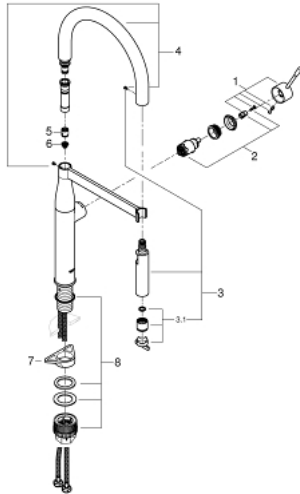

30 294 AL0 ESSENCE SINGLE-LEVER SINK MIXER 1/2"

PRODUCT DESCRIPTION

- Colour: brushed hard graphite
- GROHE Long-Life finish
- GROHE SilkMove 28 mm ceramic cartridge
- flow strainer
- with integrated temperature limiter
- professional spray
- with flexible, hygienic GROHFlexx kitchen Santoprene hose
- diverter: laminar spray/SpeedClean shower jet
- automatic return to laminar spray
- metal spray

- GROHE Magnetic Docking guarantees easy retraction and smooth docking

- swivel spout
- swivel area 360°
- protected against backflow
- flexible connection hoses
- metal fixation set
- maximum flow rate (at 3 bar): 8 l/min

30 294 AL0 ESSENCE SINGLE-LEVER SINK MIXER 1/2"

SPARE PARTS, March 2018 – now

- 1: Lever (Spare part-nr. 46927AL0)
- 2: Cartridge (Spare part-nr. 46963000)
- 3: Hand shower (Spare part-nr. 46965AL0)
- 3.1: Flow straightener (Spare part-nr. 48347000)
- 4: Shower hose (Spare part-nr. 46964KK0)
- 5: Non-return valve (Spare part-nr. 08565000)
- 6: Dirt strainer (Spare part-nr. 0676800M)
- 7: Support plate (Spare part-nr. 05334000)
- 8: Mounting set (Spare part-nr. 48477000)