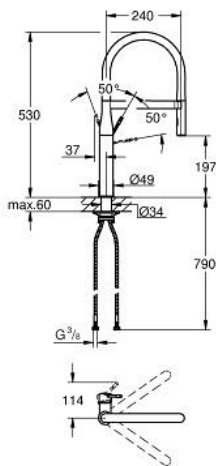

30 294 AL0 ESSENCE SINGLE-LEVER SINK MIXER 1/2"

PRODUCT DESCRIPTION

- Colour: brushed hard graphite
- GROHE Long-Life finish
- GROHE SilkMove 28 mm ceramic cartridge
- flow strainer
- with integrated temperature limiter
- professional spray
- with flexible, hygienic GROHFlexx kitchen Santoprene hose
- diverter: laminar spray/SpeedClean shower jet
- automatic return to laminar spray
- metal spray

- GROHE Magnetic Docking guarantees easy retraction and smooth docking

- swivel spout
- swivel area 360°
- protected against backflow
- flexible connection hoses
- metal fixation set
- maximum flow rate (at 3 bar): 8 l/min

30 294 AL0 ESSENCE SINGLE-LEVER SINK MIXER 1/2"

SPARE PARTS, March 2018 – now

- 1: Lever (Spare part-nr. 46927AL0)
- 2: Cartridge (Spare part-nr. 46963000)
- 3: Hand shower (Spare part-nr. 46965AL0)
- 3.1: Flow straightener (Spare part-nr. 48347000)
- 4: Shower hose (Spare part-nr. 46964KK0)
- 5: Non-return valve (Spare part-nr. 08565000)
- 6: Dirt strainer (Spare part-nr. 0676800M)
- 7: Support plate (Spare part-nr. 05334000)
- 8: Mounting set (Spare part-nr. 48477000)