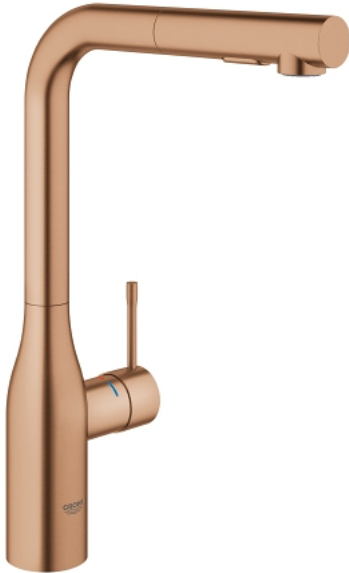

## 30 270 DL0 ESSENCE SINGLE-LEVER SINK MIXER 1/2"

### PRODUCT DESCRIPTION

- Colour: brushed warm sunset
- high spout
- GROHE Long-Life finish
- GROHE SilkMove 28 mm ceramic cartridge
- flow strainer
- pull-out dual spray - switching between regular flow and spray
- diverter: laminar spray/SpeedClean shower jet
- automatic return to laminar spray
- metal spray
- swivel tubular spout
- swivel area 360°
- integrated non-return valve
- protected against backflow
- flexible connection hoses
- metal fixation set
- integrated temperature limiter