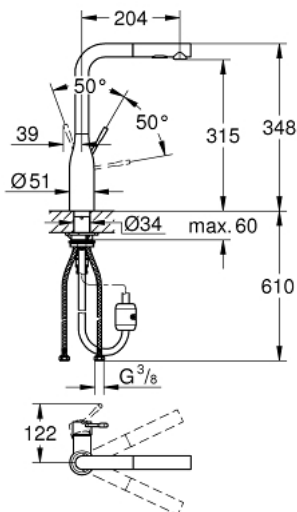

30 270 DC0 ESSENCE SINGLE-LEVER SINK MIXER 1/2"

PRODUCT DESCRIPTION

- Colour: supersteel
- high spout
- GROHE Long-Life finish
- GROHE SilkMove 28 mm ceramic cartridge
- flow strainer
- pull-out dual spray - switching between regular flow and spray
- diverter: laminar spray/SpeedClean shower jet
- automatic return to laminar spray
- metal spray
- swivel tubular spout
- swivel area 360°
- integrated non-return valve
- protected against backflow
- flexible connection hoses
- metal fixation set
- integrated temperature limiter

30 270 DC0 ESSENCE SINGLE-LEVER SINK MIXER 1/2"

SPARE PARTS, May 2020 – now

- 1: Lever (Spare part-nr. 46927DC0)
- 2: Cartridge (Spare part-nr. 46580000)
- 3: Hand shower (Spare part-nr. 46926DC0)
- 3.1: Dirt strainer (Spare part-nr. 0676800M)
- 3.2: Non-return valve (Spare part-nr. 08565000)
- 3.3: Flow straightener (Spare part-nr. 48275000)
- 4: Shower hose (Spare part-nr. 48293000)
- 5: Mounting set (Spare part-nr. 48477000)
- 6: Quick coupling (Spare part-nr. 46338000)