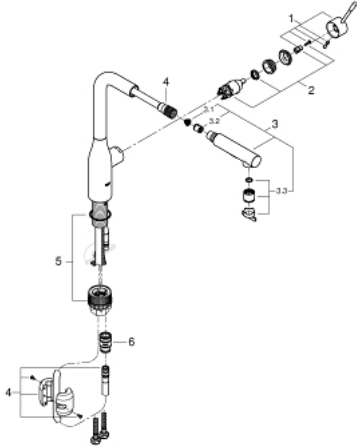

30 270 DC0 ESSENCE SINGLE-LEVER SINK MIXER 1/2"

PRODUCT DESCRIPTION

- Colour: supersteel
- high spout
- GROHE Long-Life finish
- GROHE SilkMove 28 mm ceramic cartridge
- flow strainer
- pull-out dual spray - switching between regular flow and spray
- diverter: laminar spray/SpeedClean shower jet
- automatic return to laminar spray
- metal spray
- swivel tubular spout
- swivel area 360°
- integrated non-return valve
- protected against backflow
- flexible connection hoses
- metal fixation set
- integrated temperature limiter

30 270 DC0 ESSENCE SINGLE-LEVER SINK MIXER 1/2"

SPARE PARTS, May 2020 – now

- 1: Lever (Spare part-nr. 46927DC0)
- 2: Cartridge (Spare part-nr. 46580000)
- 3: Hand shower (Spare part-nr. 46926DC0)
- 3.1: Dirt strainer (Spare part-nr. 0676800M)
- 3.2: Non-return valve (Spare part-nr. 08565000)
- 3.3: Flow straightener (Spare part-nr. 48275000)
- 4: Shower hose (Spare part-nr. 48293000)
- 5: Mounting set (Spare part-nr. 48477000)
- 6: Quick coupling (Spare part-nr. 46338000)