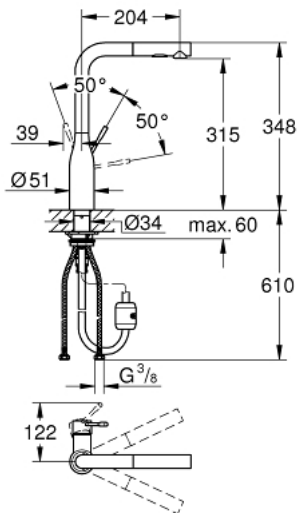

## 30 270 AL0 ESSENCE SINGLE-LEVER SINK MIXER 1/2"

### PRODUCT DESCRIPTION

- Colour: brushed hard graphite
- high spout
- GROHE Long-Life finish
- GROHE SilkMove 28 mm ceramic cartridge
- flow strainer
- pull-out dual spray - switching between regular flow and spray
- diverter: laminar spray/SpeedClean shower jet
- automatic return to laminar spray
- metal spray
- swivel tubular spout
- swivel area 360°
- integrated non-return valve
- protected against backflow
- flexible connection hoses
- metal fixation set
- integrated temperature limiter

### SPARE PARTS, May 2020 – now

- 1: Lever (Spare part-nr. 46927AL0)
- 2: Cartridge (Spare part-nr. 46580000)
- 3: Hand shower (Spare part-nr. 46926AL0)
- 3.1: Dirt strainer (Spare part-nr. 0676800M)
- 3.2: Non-return valve (Spare part-nr. 08565000)
- 3.3: Flow straightener (Spare part-nr. 48275000)
- 4: Shower hose (Spare part-nr. 48293000)
- 5: Mounting set (Spare part-nr. 48477000)
- 6: Quick coupling (Spare part-nr. 46338000)