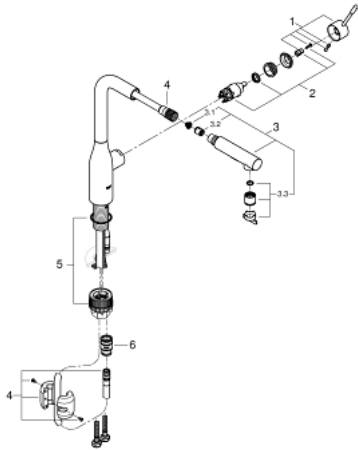

## 30 270 AL0 ESSENCE SINGLE-LEVER SINK MIXER 1/2"

### PRODUCT DESCRIPTION

- Colour: brushed hard graphite
- high spout
- GROHE Long-Life finish
- GROHE SilkMove 28 mm ceramic cartridge
- flow strainer
- pull-out dual spray - switching between regular flow and spray
- diverter: laminar spray/SpeedClean shower jet
- automatic return to laminar spray
- metal spray
- swivel tubular spout
- swivel area 360°
- integrated non-return valve
- protected against backflow
- flexible connection hoses
- metal fixation set
- integrated temperature limiter

### SPARE PARTS, May 2020 – now

- 1: Lever (Spare part-nr. 46927AL0)
- 2: Cartridge (Spare part-nr. 46580000)
- 3: Hand shower (Spare part-nr. 46926AL0)
- 3.1: Dirt strainer (Spare part-nr. 0676800M)
- 3.2: Non-return valve (Spare part-nr. 08565000)
- 3.3: Flow straightener (Spare part-nr. 48275000)
- 4: Shower hose (Spare part-nr. 48293000)
- 5: Mounting set (Spare part-nr. 48477000)
- 6: Quick coupling (Spare part-nr. 46338000)