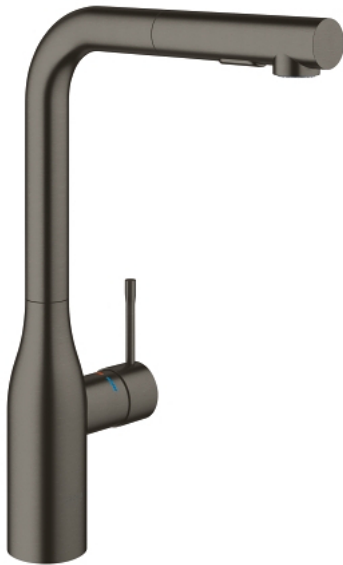

## 30 270 AL0 ESSENCE SINGLE-LEVER SINK MIXER 1/2"

### PRODUCT DESCRIPTION

- Colour: brushed hard graphite
- high spout
- GROHE Long-Life finish
- GROHE SilkMove 28 mm ceramic cartridge
- flow strainer
- pull-out dual spray - switching between regular flow and spray
- diverter: laminar spray/SpeedClean shower jet
- automatic return to laminar spray
- metal spray
- swivel tubular spout
- swivel area 360°
- integrated non-return valve
- protected against backflow
- flexible connection hoses
- metal fixation set
- integrated temperature limiter

### SPARE PARTS, May 2020 – now

- 1: Lever (Spare part-nr. 46927AL0)
- 2: Cartridge (Spare part-nr. 46580000)
- 3: Hand shower (Spare part-nr. 46926AL0)
- 3.1: Dirt strainer (Spare part-nr. 0676800M)
- 3.2: Non-return valve (Spare part-nr. 08565000)
- 3.3: Flow straightener (Spare part-nr. 48275000)
- 4: Shower hose (Spare part-nr. 48293000)
- 5: Mounting set (Spare part-nr. 48477000)
- 6: Quick coupling (Spare part-nr. 46338000)