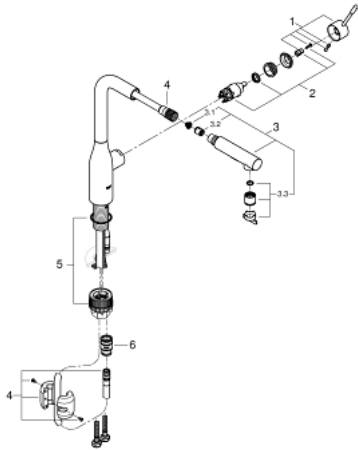

## 30 270 000 ESSENCE SINGLE-LEVER SINK MIXER 1/2"

### PRODUCT DESCRIPTION

- Colour: chrome
- GROHE Long-Life finish
- GROHE SilkMove 28 mm ceramic cartridge
- pull-out dual spray - switching between regular flow and spray
- diverter: laminar spray/SpeedClean shower jet
- automatic return to laminar spray
- swivel tubular spout
- swivel area 360°
- protected against backflow
- flexible connection hoses
- metal fixation set

### SPARE PARTS, May 2020 – now

- 1: Lever (Spare part-nr. 46927000)
- 2: Cartridge (Spare part-nr. 46580000)
- 3: Hand shower (Spare part-nr. 46926000)
- 3.1: Dirt strainer (Spare part-nr. 0676800M)
- 3.2: Non-return valve (Spare part-nr. 08565000)
- 3.3: Flow straightener (Spare part-nr. 48275000)
- 4: Shower hose (Spare part-nr. 48293000)
- 5: Mounting set (Spare part-nr. 48477000)
- 6: Quick coupling (Spare part-nr. 46338000)