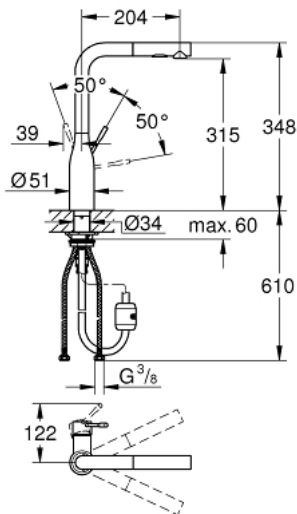

## 30 270 000 ESSENCE SINGLE-LEVER SINK MIXER 1/2"

### PRODUCT DESCRIPTION

- Colour: chrome
- GROHE Long-Life finish
- GROHE SilkMove 28 mm ceramic cartridge
- pull-out dual spray - switching between regular flow and spray
- diverter: laminar spray/SpeedClean shower jet
- automatic return to laminar spray
- swivel tubular spout
- swivel area 360°
- protected against backflow
- flexible connection hoses
- metal fixation set

### SPARE PARTS, May 2020 – now

- 1: Lever (Spare part-nr. 46927000)
- 2: Cartridge (Spare part-nr. 46580000)
- 3: Hand shower (Spare part-nr. 46926000)
- 3.1: Dirt strainer (Spare part-nr. 0676800M)
- 3.2: Non-return valve (Spare part-nr. 08565000)
- 3.3: Flow straightener (Spare part-nr. 48275000)
- 4: Shower hose (Spare part-nr. 48293000)
- 5: Mounting set (Spare part-nr. 48477000)
- 6: Quick coupling (Spare part-nr. 46338000)