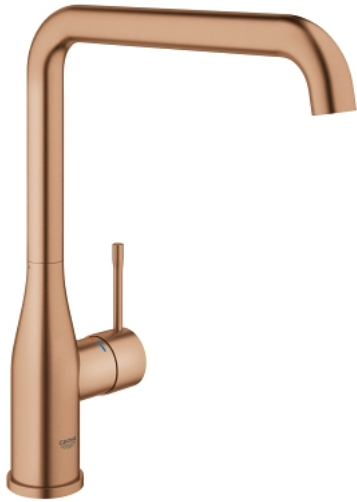

30 269 DL0 ESSENCE SINGLE-LEVER SINK MIXER 1/2"

PRODUCT DESCRIPTION

- Colour: brushed warm sunset
- high spout
- GROHE Long-Life finish
- GROHE SilkMove 28 mm ceramic cartridge
- GROHE AquaGuide adjustable mousseur
- swivel tubular spout
- adjustable swivel area 0° / 150° / 360°
- flexible connection hoses
- metal fixation set
- integrated temperature limiter