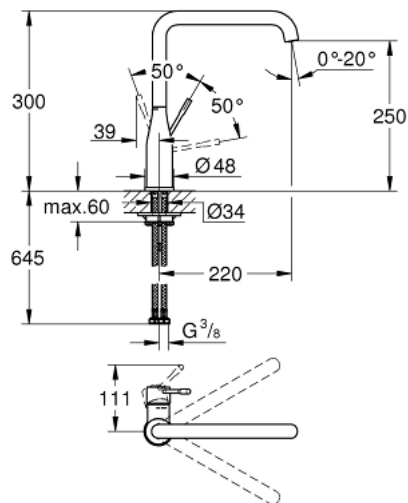

30 269 DC0 ESSENCE SINGLE-LEVER SINK MIXER 1/2"

PRODUCT DESCRIPTION

- Colour: supersteel
- high spout
- GROHE Long-Life finish
- GROHE SilkMove 28 mm ceramic cartridge
- GROHE AquaGuide adjustable mousseur
- swivel tubular spout
- adjustable swivel area 0° / 150° / 360°
- flexible connection hoses
- metal fixation set
- integrated temperature limiter

30 269 DC0 ESSENCE SINGLE-LEVER SINK MIXER 1/2"

SPARE PARTS, March 2016 – now

- 1: Lever (Spare part-nr. 46927DC0)
 - 2: Cartridge (Spare part-nr. 46580000)
 - 3: L-spout (Spare part-nr. 13376DC0)
 - 3.1: Mousseur (Spare part-nr. 48270000)
 - 3.2: Sealing washer (Spare part-nr. 0128500M)
 - 3.3: Safety ring (Spare part-nr. 4826600M)
 - 4: Shank mounting kit (Spare part-nr. 46671000)
 - 5: Mounting wrench (Spare part-nr. 19017000)*
- * Optional accessories