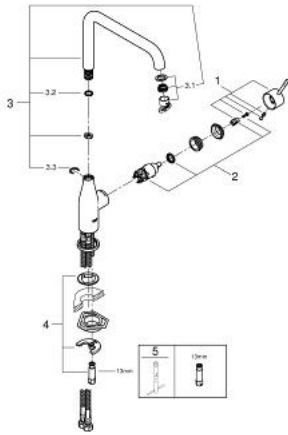

30 269 DC0 ESSENCE SINGLE-LEVER SINK MIXER 1/2"

PRODUCT DESCRIPTION

- Colour: supersteel
- high spout
- GROHE Long-Life finish
- GROHE SilkMove 28 mm ceramic cartridge
- GROHE AquaGuide adjustable mousseur
- swivel tubular spout
- adjustable swivel area 0° / 150° / 360°
- flexible connection hoses
- metal fixation set
- integrated temperature limiter

30 269 DC0 ESSENCE SINGLE-LEVER SINK MIXER 1/2"

SPARE PARTS, March 2016 – now

- 1: Lever (Spare part-nr. 46927DC0)
 - 2: Cartridge (Spare part-nr. 46580000)
 - 3: L-spout (Spare part-nr. 13376DC0)
 - 3.1: Mousseur (Spare part-nr. 48270000)
 - 3.2: Sealing washer (Spare part-nr. 0128500M)
 - 3.3: Safety ring (Spare part-nr. 4826600M)
 - 4: Shank mounting kit (Spare part-nr. 46671000)
 - 5: Mounting wrench (Spare part-nr. 19017000)*
- * Optional accessories