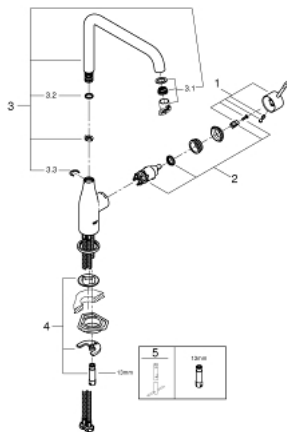

30 269 000 ESSENCE SINGLE-LEVER SINK MIXER 1/2"

PRODUCT DESCRIPTION

- Colour: chrome
- GROHE Long-Life finish
- GROHE SilkMove 28 mm ceramic cartridge
- GROHE AquaGuide adjustable mousseur
- swivel tubular spout
- adjustable swivel area 0° / 150° / 360°
- flexible connection hoses
- metal fixation set

30 269 000 ESSENCE SINGLE-LEVER SINK MIXER 1/2"

SPARE PARTS, March 2016 – now

- 1: Lever (Spare part-nr. 46927000)
 - 2: Cartridge (Spare part-nr. 46580000)
 - 3: L-spout (Spare part-nr. 13376000)
 - 3.1: Mousseur (Spare part-nr. 48270000)
 - 3.2: Sealing washer (Spare part-nr. 0128500M)
 - 3.3: Safety ring (Spare part-nr. 4826600M)
 - 4: Shank mounting kit (Spare part-nr. 46671000)
 - 5: Mounting wrench (Spare part-nr. 19017000)*
- * Optional accessories