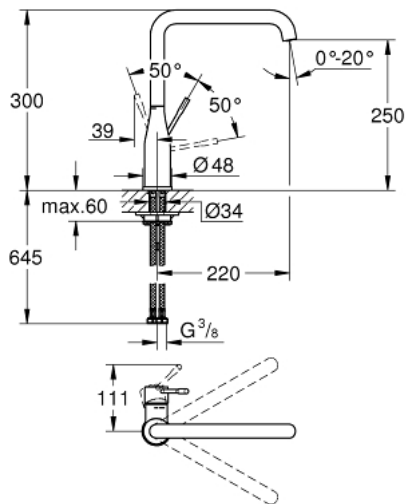

30 269 000 ESSENCE SINGLE-LEVER SINK MIXER 1/2"

PRODUCT DESCRIPTION

- Colour: chrome
- GROHE Long-Life finish
- GROHE SilkMove 28 mm ceramic cartridge
- GROHE AquaGuide adjustable mousseur
- swivel tubular spout
- adjustable swivel area 0° / 150° / 360°
- flexible connection hoses
- metal fixation set

30 269 000 ESSENCE SINGLE-LEVER SINK MIXER 1/2"

SPARE PARTS, March 2016 – now

- 1: Lever (Spare part-nr. 46927000)
 - 2: Cartridge (Spare part-nr. 46580000)
 - 3: L-spout (Spare part-nr. 13376000)
 - 3.1: Mousseur (Spare part-nr. 48270000)
 - 3.2: Sealing washer (Spare part-nr. 0128500M)
 - 3.3: Safety ring (Spare part-nr. 4826600M)
 - 4: Shank mounting kit (Spare part-nr. 46671000)
 - 5: Mounting wrench (Spare part-nr. 19017000)*
- * Optional accessories