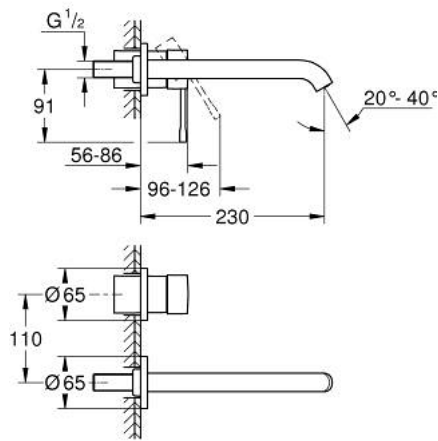

29 193 GN1 ESSENCE 2-HOLE BASIN MIXER L-SIZE

PRODUCT DESCRIPTION

- Colour: brushed cool sunrise
- wall mounted
- final installation for
 - 23 571 000 / 32 635 000
 - without concealed body
 - metal rosette
 - GROHE Long-Life finish
 - GROHE Water Saving - Less water, perfect flow
 - maximum flow rate (at 3 bar): 5 l/min
 - GROHE AquaGuide adjustable mousseur
 - centre distance 110 mm
 - projection 230 mm

29 193 GN1 ESSENCE 2-HOLE BASIN MIXER L-SIZE

SPARE PARTS, October 2020 – now

1: lever (Spare part-nr. 46916GN0)

2: Mousseur (Spare part-nr. 48480000)

3: Screw (Spare part-nr. 43094000)

4: Extension (Spare part-nr. 46943000)*