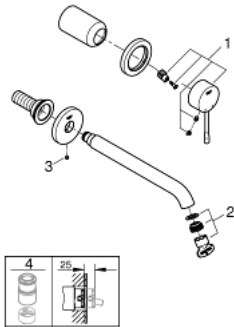

29 193 GN1 ESSENCE 2-HOLE BASIN MIXER L-SIZE

PRODUCT DESCRIPTION

- Colour: brushed cool sunrise
- wall mounted
- final installation for
 - 23 571 000 / 32 635 000
 - without concealed body
 - metal rosette
 - GROHE Long-Life finish
 - GROHE Water Saving - Less water, perfect flow
 - maximum flow rate (at 3 bar): 5 l/min
 - GROHE AquaGuide adjustable mousseur
 - centre distance 110 mm
 - projection 230 mm

29 193 GN1 ESSENCE 2-HOLE BASIN MIXER L-SIZE

SPARE PARTS, October 2020 – now

1: lever (Spare part-nr. 46916GN0)

2: Mousseur (Spare part-nr. 48480000)

3: Screw (Spare part-nr. 43094000)

4: Extension (Spare part-nr. 46943000)*