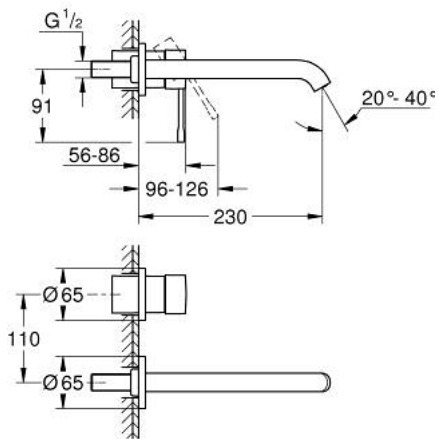

29 193 DL1 ESSENCE 2-HOLE BASIN MIXER L-SIZE

PRODUCT DESCRIPTION

- Colour: brushed warm sunset
- wall mounted
- final installation for
 - 23 571 000 / 32 635 000
 - without concealed body
 - metal rosette
 - GROHE Long-Life finish
 - GROHE Water Saving - Less water, perfect flow
 - maximum flow rate (at 3 bar): 5 l/min
 - GROHE AquaGuide adjustable mousseur
 - centre distance 110 mm
 - projection 230 mm

29 193 DL1 ESSENCE 2-HOLE BASIN MIXER L-SIZE

SPARE PARTS, October 2020 – now

1: lever (Spare part-nr. 46916DL0)

2: Mousseur (Spare part-nr. 48480000)

3: Screw (Spare part-nr. 43094000)

4: Extension (Spare part-nr. 46943000)*