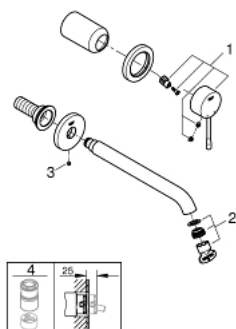

29 193 DL1 ESSENCE 2-HOLE BASIN MIXER L-SIZE

PRODUCT DESCRIPTION

- Colour: brushed warm sunset
- wall mounted
- final installation for
 - 23 571 000 / 32 635 000
 - without concealed body
 - metal rosette
 - GROHE Long-Life finish
 - GROHE Water Saving - Less water, perfect flow
 - maximum flow rate (at 3 bar): 5 l/min
 - GROHE AquaGuide adjustable mousseur
 - centre distance 110 mm
 - projection 230 mm

29 193 DL1 ESSENCE 2-HOLE BASIN MIXER L-SIZE

SPARE PARTS, October 2020 – now

1: lever (Spare part-nr. 46916DL0)

2: Mousseur (Spare part-nr. 48480000)

3: Screw (Spare part-nr. 43094000)

4: Extension (Spare part-nr. 46943000)*