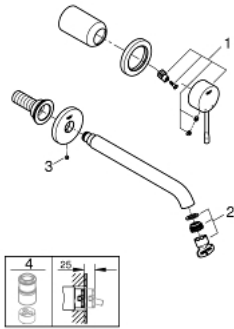

29 193 DC1 ESSENCE 2-HOLE BASIN MIXER L-SIZE

PRODUCT DESCRIPTION

- Colour: supersteel
- wall mounted
- final installation for
 - 23 571 000 / 32 635 000
 - without concealed body
 - metal rosette
 - GROHE Long-Life finish
 - GROHE Water Saving - Less water, perfect flow
 - maximum flow rate (at 3 bar): 5 l/min
 - GROHE AquaGuide adjustable mousseur
 - centre distance 110 mm
 - projection 230 mm

29 193 DC1 ESSENCE 2-HOLE BASIN MIXER L-SIZE

SPARE PARTS, October 2020 – now

1: Lever (Spare part-nr. 46916DC0)

2: Mousseur (Spare part-nr. 48480000)

3: Screw (Spare part-nr. 43094000)

4: Extension (Spare part-nr. 46943000)*