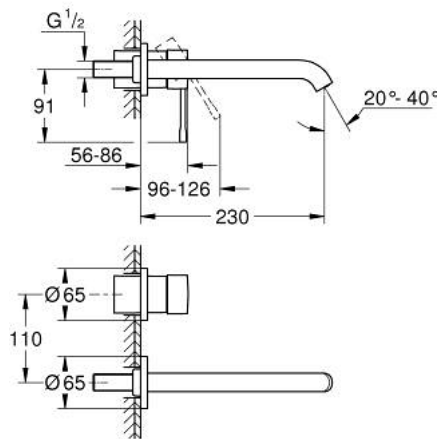

29 193 DC1 ESSENCE 2-HOLE BASIN MIXER L-SIZE

PRODUCT DESCRIPTION

- Colour: supersteel
- wall mounted
- final installation for
 - 23 571 000 / 32 635 000
 - without concealed body
 - metal rosette
 - GROHE Long-Life finish
 - GROHE Water Saving - Less water, perfect flow
 - maximum flow rate (at 3 bar): 5 l/min
 - GROHE AquaGuide adjustable mousseur
 - centre distance 110 mm
 - projection 230 mm

29 193 DC1 ESSENCE 2-HOLE BASIN MIXER L-SIZE

SPARE PARTS, October 2020 – now

1: Lever (Spare part-nr. 46916DC0)

2: Mousseur (Spare part-nr. 48480000)

3: Screw (Spare part-nr. 43094000)

4: Extension (Spare part-nr. 46943000)*