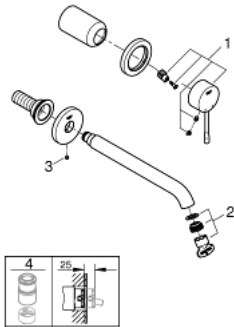

## 29 193 AL1 ESSENCE 2-HOLE BASIN MIXER L-SIZE

### PRODUCT DESCRIPTION

- Colour: brushed hard graphite
- wall mounted
- final installation for
  - 23 571 000 / 32 635 000
  - without concealed body
  - metal rosette
  - GROHE Long-Life finish
  - GROHE Water Saving - Less water, perfect flow
  - maximum flow rate (at 3 bar): 5 l/min
  - GROHE AquaGuide adjustable mousseur
  - centre distance 110 mm
  - projection 230 mm

### SPARE PARTS, October 2020 – now

1: Lever (Spare part-nr. 46916AL0)

2: Mousseur (Spare part-nr. 48480000)

3: Screw (Spare part-nr. 43094000)

4: Extension (Spare part-nr. 46943000)\*

\* Optional accessories