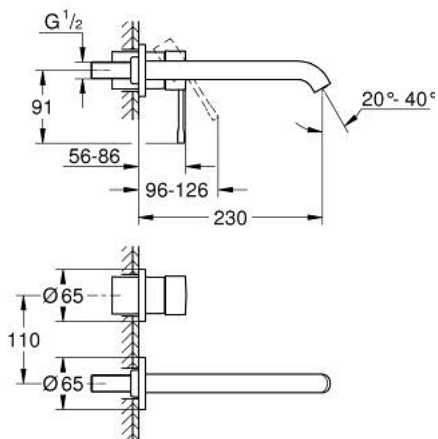

## 29 193 AL1 ESSENCE 2-HOLE BASIN MIXER L-SIZE

### PRODUCT DESCRIPTION

- Colour: brushed hard graphite
- wall mounted
- final installation for
  - 23 571 000 / 32 635 000
  - without concealed body
  - metal rosette
  - GROHE Long-Life finish
  - GROHE Water Saving - Less water, perfect flow
  - maximum flow rate (at 3 bar): 5 l/min
  - GROHE AquaGuide adjustable mousseur
  - centre distance 110 mm
  - projection 230 mm

### SPARE PARTS, October 2020 – now

1: Lever (Spare part-nr. 46916AL0)

2: Mousseur (Spare part-nr. 48480000)

3: Screw (Spare part-nr. 43094000)

4: Extension (Spare part-nr. 46943000)\*

\* Optional accessories