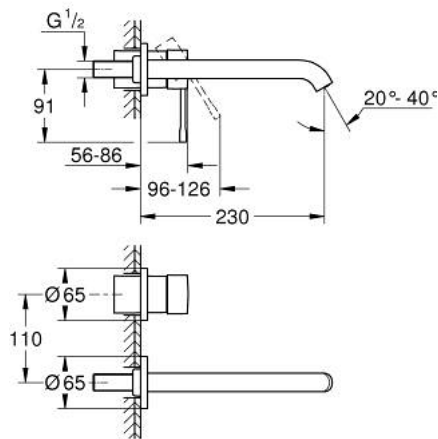

## 29 193 001 ESSENCE 2-HOLE BASIN MIXER L-SIZE

### PRODUCT DESCRIPTION

- Colour: chrome
- wall mounted
- final installation for
  - 23 571 000 / 32 635 000
  - without concealed body
  - metal rosette
  - GROHE Long-Life finish
  - GROHE Water Saving - Less water, perfect flow
  - maximum flow rate (at 3 bar): 5 l/min
  - GROHE AquaGuide adjustable mousseur
  - centre distance 110 mm
  - projection 230 mm
  - replaces Essence two-hole basin mixer 19 967 xx1

29 193 001 **ESSENCE 2-HOLE BASIN MIXER**  
**L-SIZE**

**SPARE PARTS**, September 2020 – now

1: Lever (Spare part-nr. 46916000)

2: Mousseur (Spare part-nr. 48480000)

3: Screw (Spare part-nr. 43094000)

4: Extension (Spare part-nr. 46943000)\*