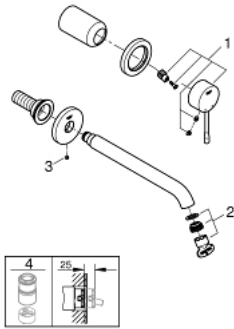

## 29 193 001 ESSENCE 2-HOLE BASIN MIXER L-SIZE

### PRODUCT DESCRIPTION

- Colour: chrome
- wall mounted
- final installation for
  - 23 571 000 / 32 635 000
  - without concealed body
  - metal rosette
  - GROHE Long-Life finish
  - GROHE Water Saving - Less water, perfect flow
  - maximum flow rate (at 3 bar): 5 l/min
  - GROHE AquaGuide adjustable mousseur
  - centre distance 110 mm
  - projection 230 mm
  - replaces Essence two-hole basin mixer 19 967 xx1

29 193 001 **ESSENCE 2-HOLE BASIN MIXER**  
**L-SIZE**

**SPARE PARTS**, September 2020 – now

1: Lever (Spare part-nr. 46916000)

2: Mousseur (Spare part-nr. 48480000)

3: Screw (Spare part-nr. 43094000)

4: Extension (Spare part-nr. 46943000)\*