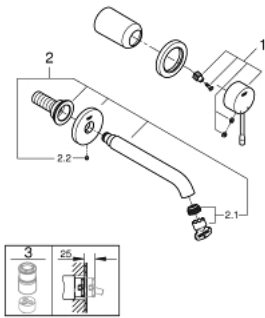

## 29 192 KF1 ESSENCE 2-HOLE BASIN MIXER M-SIZE

### PRODUCT DESCRIPTION

- Colour: phantom black
- wall mounted
- final installation for
- 23 571 000 / 32 635 000
- without concealed body
- metal rosette
- GROHE Water Saving - Less water, perfect flow
- maximum flow rate (at 3 bar): 5 l/min
- GROHE AquaGuide adjustable mousseur
- centre distance 110 mm
- projection 183 mm

### SPARE PARTS, March 2022 – now

1: lever (Spare part-nr. 46916KF0)

2: spout (Spare part-nr. 48638KF0)

2.1: Mousseur (Spare part-nr. 48480000)

2.2: Screw (Spare part-nr. 43094000)

3: Extension (Spare part-nr. 46943000)\*