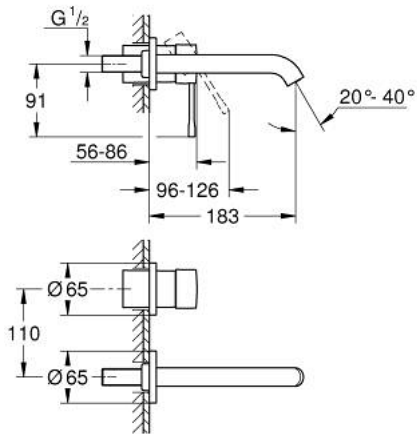

## 29 192 KF1 ESSENCE 2-HOLE BASIN MIXER M-SIZE

### PRODUCT DESCRIPTION

- Colour: phantom black
- wall mounted
- final installation for
- 23 571 000 / 32 635 000
- without concealed body
- metal rosette
- GROHE Water Saving - Less water, perfect flow
- maximum flow rate (at 3 bar): 5 l/min
- GROHE AquaGuide adjustable mousseur
- centre distance 110 mm
- projection 183 mm

### SPARE PARTS, March 2022 – now

1: lever (Spare part-nr. 46916KF0)

2: spout (Spare part-nr. 48638KF0)

2.1: Mousseur (Spare part-nr. 48480000)

2.2: Screw (Spare part-nr. 43094000)

3: Extension (Spare part-nr. 46943000)\*