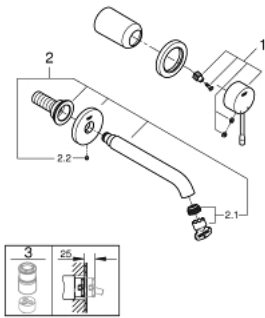

## 29 192 GN1 ESSENCE 2-HOLE BASIN MIXER M-SIZE

### PRODUCT DESCRIPTION

- Colour: brushed cool sunrise
- wall mounted
- final installation for
  - 23 571 000 / 32 635 000
  - without concealed body
  - metal rosette
  - GROHE Long-Life finish
  - GROHE Water Saving - Less water, perfect flow
  - maximum flow rate (at 3 bar): 5 l/min
  - GROHE AquaGuide adjustable mousseur
  - centre distance 110 mm
  - projection 183 mm

### SPARE PARTS, April 2022 – now

1: lever (Spare part-nr. 46916GN0)

2: Outlet (Spare part-nr. 48638GN0)

2.1: Mousseur (Spare part-nr. 48480000)

2.2: Screw (Spare part-nr. 43094000)

3: Extension (Spare part-nr. 46943000)\*