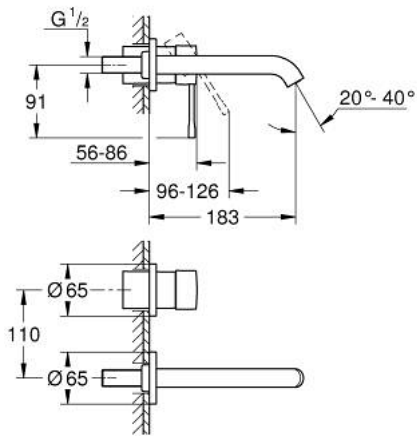

## 29 192 GN1 ESSENCE 2-HOLE BASIN MIXER M-SIZE

### PRODUCT DESCRIPTION

- Colour: brushed cool sunrise
- wall mounted
- final installation for
  - 23 571 000 / 32 635 000
  - without concealed body
  - metal rosette
  - GROHE Long-Life finish
  - GROHE Water Saving - Less water, perfect flow
  - maximum flow rate (at 3 bar): 5 l/min
  - GROHE AquaGuide adjustable mousseur
  - centre distance 110 mm
  - projection 183 mm

### SPARE PARTS, April 2022 – now

1: lever (Spare part-nr. 46916GN0)

2: Outlet (Spare part-nr. 48638GN0)

2.1: Mousseur (Spare part-nr. 48480000)

2.2: Screw (Spare part-nr. 43094000)

3: Extension (Spare part-nr. 46943000)\*