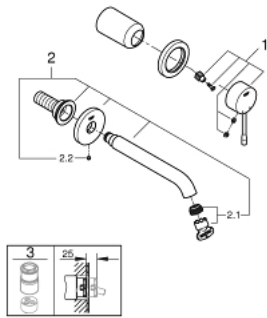

29 192 DL1 ESSENCE 2-HOLE BASIN MIXER M-SIZE

PRODUCT DESCRIPTION

- Colour: brushed warm sunset
- wall mounted
- final installation for
 - 23 571 000 / 32 635 000
 - without concealed body
 - metal rosette
 - GROHE Long-Life finish
 - GROHE Water Saving - Less water, perfect flow
 - maximum flow rate (at 3 bar): 5 l/min
 - GROHE AquaGuide adjustable mousseur
 - centre distance 110 mm
 - projection 183 mm

29 192 DL1 ESSENCE 2-HOLE BASIN MIXER M-SIZE

SPARE PARTS, April 2022 – now

1: lever (Spare part-nr. 46916DL0)

2: Outlet (Spare part-nr. 48638DL0)

2.1: Mousseur (Spare part-nr. 48480000)

2.2: Screw (Spare part-nr. 43094000)