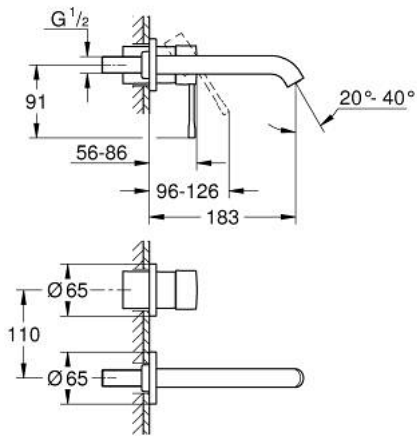

29 192 DL1 ESSENCE 2-HOLE BASIN MIXER M-SIZE

PRODUCT DESCRIPTION

- Colour: brushed warm sunset
- wall mounted
- final installation for
 - 23 571 000 / 32 635 000
 - without concealed body
 - metal rosette
 - GROHE Long-Life finish
 - GROHE Water Saving - Less water, perfect flow
 - maximum flow rate (at 3 bar): 5 l/min
 - GROHE AquaGuide adjustable mousseur
 - centre distance 110 mm
 - projection 183 mm

29 192 DL1 ESSENCE 2-HOLE BASIN MIXER M-SIZE

SPARE PARTS, April 2022 – now

1: lever (Spare part-nr. 46916DL0)

2: Outlet (Spare part-nr. 48638DL0)

2.1: Mousseur (Spare part-nr. 48480000)

2.2: Screw (Spare part-nr. 43094000)