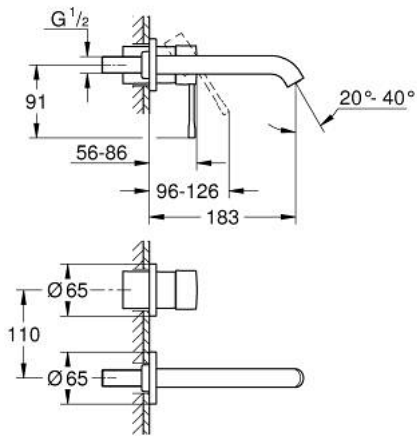

29 192 DC1 ESSENCE 2-HOLE BASIN MIXER M-SIZE

PRODUCT DESCRIPTION

- Colour: supersteel
- wall mounted
- final installation for
 - 23 571 000 / 32 635 000
 - without concealed body
 - metal rosette
 - GROHE Long-Life finish
 - GROHE Water Saving - Less water, perfect flow
 - maximum flow rate (at 3 bar): 5 l/min
 - GROHE AquaGuide adjustable mousseur
 - centre distance 110 mm
 - projection 183 mm

29 192 DC1 ESSENCE 2-HOLE BASIN MIXER M-SIZE

SPARE PARTS, April 2022 – now

1: Lever (Spare part-nr. 46916DC0)

2: Outlet (Spare part-nr. 48638DC0)

2.1: Mousseur (Spare part-nr. 48480000)

2.2: Screw (Spare part-nr. 43094000)