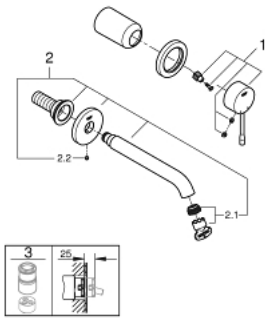

29 192 DC1 ESSENCE 2-HOLE BASIN MIXER M-SIZE

PRODUCT DESCRIPTION

- Colour: supersteel
- wall mounted
- final installation for
 - 23 571 000 / 32 635 000
 - without concealed body
 - metal rosette
 - GROHE Long-Life finish
 - GROHE Water Saving - Less water, perfect flow
 - maximum flow rate (at 3 bar): 5 l/min
 - GROHE AquaGuide adjustable mousseur
 - centre distance 110 mm
 - projection 183 mm

29 192 DC1 ESSENCE 2-HOLE BASIN MIXER M-SIZE

SPARE PARTS, April 2022 – now

1: Lever (Spare part-nr. 46916DC0)

2: Outlet (Spare part-nr. 48638DC0)

2.1: Mousseur (Spare part-nr. 48480000)

2.2: Screw (Spare part-nr. 43094000)