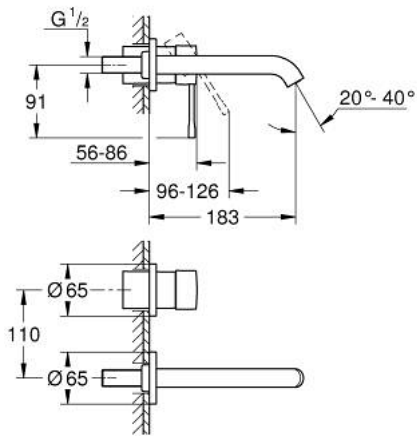

29 192 AL1 ESSENCE 2-HOLE BASIN MIXER M-SIZE

PRODUCT DESCRIPTION

- Colour: brushed hard graphite
- wall mounted
- final installation for
 - 23 571 000 / 32 635 000
 - without concealed body
 - metal rosette
 - GROHE Long-Life finish
 - GROHE Water Saving - Less water, perfect flow
 - maximum flow rate (at 3 bar): 5 l/min
 - GROHE AquaGuide adjustable mousseur
 - centre distance 110 mm
 - projection 183 mm

29 192 AL1 ESSENCE 2-HOLE BASIN MIXER M-SIZE

SPARE PARTS, April 2022 – now

1: Lever (Spare part-nr. 46916AL0)

2: Outlet (Spare part-nr. 48638AL0)

2.1: Mousseur (Spare part-nr. 48480000)

2.2: Screw (Spare part-nr. 43094000)