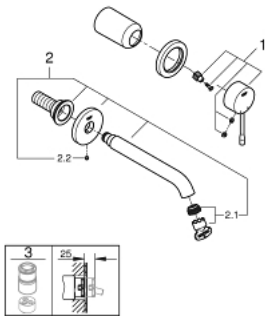

29 192 AL1 ESSENCE 2-HOLE BASIN MIXER M-SIZE

PRODUCT DESCRIPTION

- Colour: brushed hard graphite
- wall mounted
- final installation for
 - 23 571 000 / 32 635 000
 - without concealed body
 - metal rosette
 - GROHE Long-Life finish
 - GROHE Water Saving - Less water, perfect flow
 - maximum flow rate (at 3 bar): 5 l/min
 - GROHE AquaGuide adjustable mousseur
 - centre distance 110 mm
 - projection 183 mm

29 192 AL1 ESSENCE 2-HOLE BASIN MIXER M-SIZE

SPARE PARTS, April 2022 – now

1: Lever (Spare part-nr. 46916AL0)

2: Outlet (Spare part-nr. 48638AL0)

2.1: Mousseur (Spare part-nr. 48480000)

2.2: Screw (Spare part-nr. 43094000)