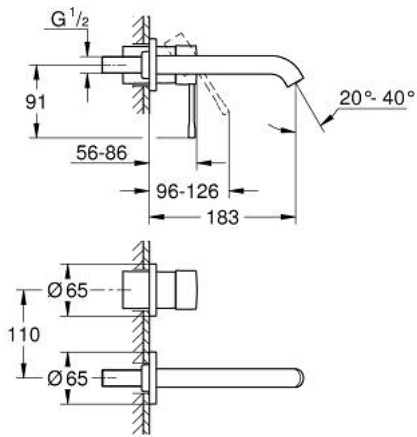

## 29 192 001 ESSENCE 2-HOLE BASIN MIXER M-SIZE

### PRODUCT DESCRIPTION

- Colour: chrome
- wall mounted
- final installation for
  - 23 571 000 / 32 635 000
  - without concealed body
  - metal rosette
  - GROHE Long-Life finish
  - GROHE Water Saving - Less water, perfect flow
  - maximum flow rate (at 3 bar): 5 l/min
  - GROHE AquaGuide adjustable mousseur
  - centre distance 110 mm
  - projection 183 mm
  - replaces Essence two-hole basin mixer 19 408 xx1

### SPARE PARTS, April 2022 – now

- 1: Lever (Spare part-nr. 46916000)
- 2: Outlet (Spare part-nr. 48638000)
- 2.1: Mousseur (Spare part-nr. 48480000)
- 2.2: Screw (Spare part-nr. 43094000)
- 3: Extension (Spare part-nr. 46943000)\*
- \* Optional accessories