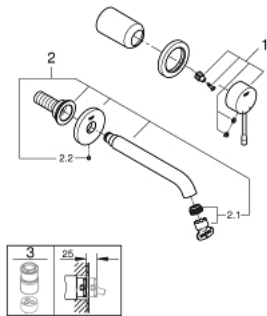

## 29 192 001 ESSENCE 2-HOLE BASIN MIXER M-SIZE

### PRODUCT DESCRIPTION

- Colour: chrome
- wall mounted
- final installation for
  - 23 571 000 / 32 635 000
  - without concealed body
  - metal rosette
  - GROHE Long-Life finish
  - GROHE Water Saving - Less water, perfect flow
  - maximum flow rate (at 3 bar): 5 l/min
  - GROHE AquaGuide adjustable mousseur
  - centre distance 110 mm
  - projection 183 mm
  - replaces Essence two-hole basin mixer 19 408 xx1

### SPARE PARTS, April 2022 – now

- 1: Lever (Spare part-nr. 46916000)
- 2: Outlet (Spare part-nr. 48638000)
- 2.1: Mousseur (Spare part-nr. 48480000)
- 2.2: Screw (Spare part-nr. 43094000)
- 3: Extension (Spare part-nr. 46943000)\*
- \* Optional accessories