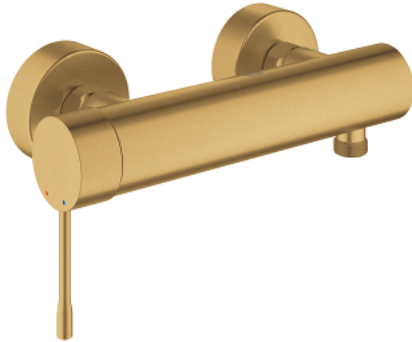

25 252 GN1 ESSENCE SINGLE-LEVER SHOWER MIXER 1/2"

PRODUCT DESCRIPTION

- Colour: brushed cool sunrise
- wall mounted
- GROHE SilkMove 35 mm ceramic cartridge
- with temperature limiter
- GROHE Long-Life finish
- 1/2" shower outlet
- integrated non-return valve
- S-unions
- protected against backflow