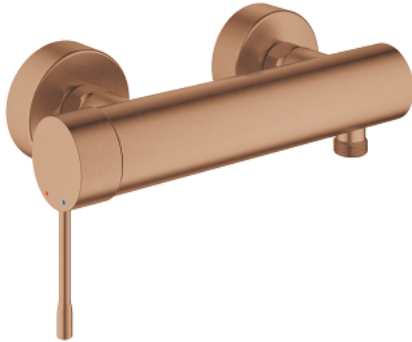

## 25 252 DL1 ESSENCE SINGLE-LEVER SHOWER MIXER 1/2"

### PRODUCT DESCRIPTION

- Colour: brushed warm sunset
- wall mounted
- GROHE SilkMove 35 mm ceramic cartridge
- with temperature limiter
- GROHE Long-Life finish
- 1/2" shower outlet
- integrated non-return valve
- S-unions
- protected against backflow