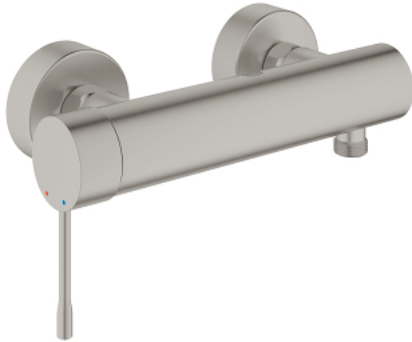

25 252 DC1 ESSENCE SINGLE-LEVER SHOWER MIXER 1/2"

PRODUCT DESCRIPTION

- Colour: supersteel
- wall mounted
- GROHE SilkMove 35 mm ceramic cartridge
- with temperature limiter
- GROHE Long-Life finish
- 1/2" shower outlet
- integrated non-return valve
- S-unions
- protected against backflow