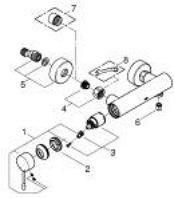

## 25 252 001 ESSENCE SINGLE-LEVER SHOWER MIXER 1/2"

### PRODUCT DESCRIPTION

- Colour: chrome
- wall mounted
- GROHE SilkMove 35 mm ceramic cartridge
- with temperature limiter
- GROHE Long-Life finish
- 1/2" shower outlet
- integrated non-return valve
- S-unions
- protected against backflow
- replaces Essence shower mixer 33 636 xx1

### SPARE PARTS, August 2020 – now

- 1: Lever (Spare part-nr. 46916000)
- 2: Screw coupling (Spare part-nr. 46460000)
- 3: Cartridge (Spare part-nr. 46374000)
- 4: Screw connection 1/2" (Spare part-nr. 45044000)
- 5: S-union (Spare part-nr. 12662000)
- 6: Non-return valve (Spare part-nr. 47886000)
- 7: Extension 3/4", 20 mm (Spare part-nr. 0713000M)\*
- 8: Special spanner (Spare part-nr. 19377000)\*