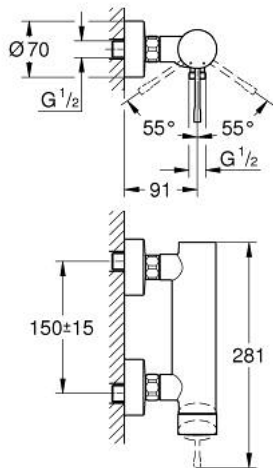

## 25 252 001 ESSENCE SINGLE-LEVER SHOWER MIXER 1/2"

### PRODUCT DESCRIPTION

- Colour: chrome
- wall mounted
- GROHE SilkMove 35 mm ceramic cartridge
- with temperature limiter
- GROHE Long-Life finish
- 1/2" shower outlet
- integrated non-return valve
- S-unions
- protected against backflow
- replaces Essence shower mixer 33 636 xx1

### SPARE PARTS, August 2020 – now

- 1: Lever (Spare part-nr. 46916000)
- 2: Screw coupling (Spare part-nr. 46460000)
- 3: Cartridge (Spare part-nr. 46374000)
- 4: Screw connection 1/2" (Spare part-nr. 45044000)
- 5: S-union (Spare part-nr. 12662000)
- 6: Non-return valve (Spare part-nr. 47886000)
- 7: Extension 3/4", 20 mm (Spare part-nr. 0713000M)\*
- 8: Special spanner (Spare part-nr. 19377000)\*