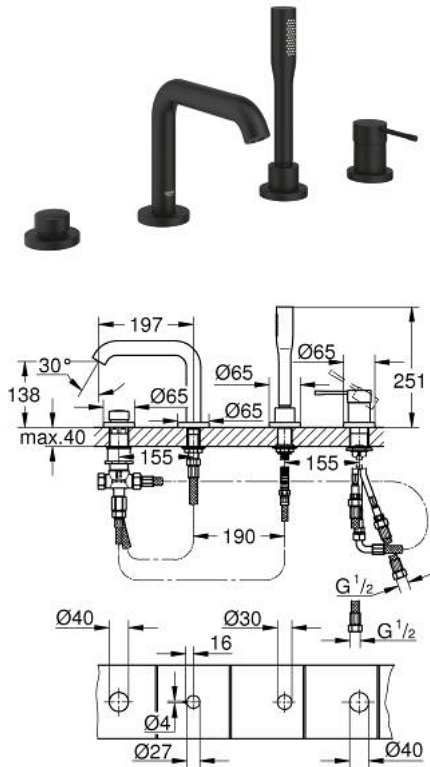

25 251 KF1 ESSENCE 4-HOLE BATH COMBINATION

PRODUCT DESCRIPTION

- Colour: phantom black
- GROHE SilkMove 35 mm ceramic cartridge
- with temperature limiter
- pre-assembled spout fixing
- single lever mixer operating element
- bath inlet with mousseur
- diverter bath/shower
- handshower
- metal shower hose 2000 mm (always chrome for any colour of the set)
- flexible connection hoses
- connection for shower hose
- protected against backflow
- for use with 29 037