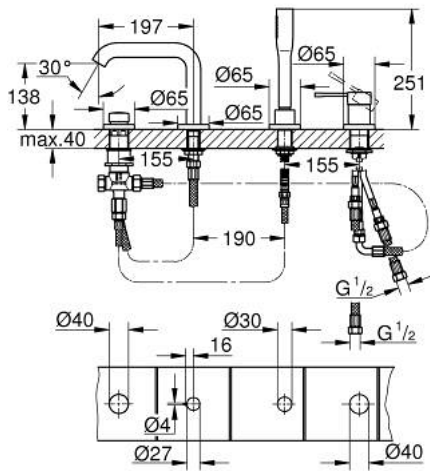

25 251 DL1 ESSENCE 4-HOLE BATH COMBINATION

PRODUCT DESCRIPTION

- Colour: brushed warm sunset
- GROHE SilkMove 35 mm ceramic cartridge
- with temperature limiter
- GROHE Long-Life finish
- pre-assembled spout fixing
- single lever mixer operating element
- bath inlet with mousseur
- diverter bath/shower
- metal stick hand shower
- metal shower hose 2000 mm (always chrome for any colour of the set)
- flexible connection hoses
- connection for shower hose
- protected against backflow
- for use with 29 037