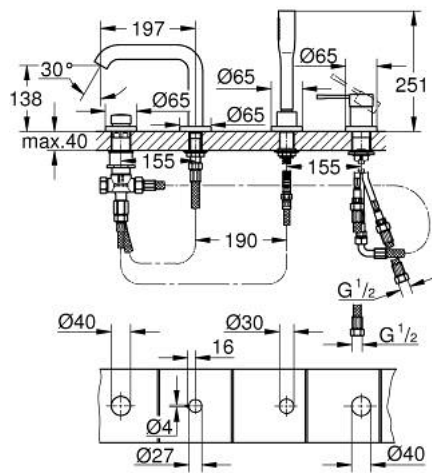

25 251 AL1 ESSENCE 4-HOLE BATH COMBINATION

PRODUCT DESCRIPTION

- Colour: brushed hard graphite
- GROHE SilkMove 35 mm ceramic cartridge
- with temperature limiter
- GROHE Long-Life finish
- pre-assembled spout fixing
- single lever mixer operating element
- bath inlet with mousseur
- diverter bath/shower
- metal stick hand shower
- metal shower hose 2000 mm (always chrome for any colour of the set)
- flexible connection hoses
- connection for shower hose
- protected against backflow
- for use with 29 037